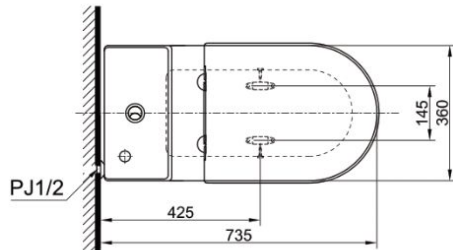

Parts description

- **CW895J**
  Elongated Closet Bowl (S-Trap)
  (Rough-in 305)
- **TX895C8WS**
  Dual Flush Tank Trim w/o Stop Valve for
  CW895J
- **TC880SJ**
  Duroplast Seat & Cover w/ Metal Hinges & Soft
  Closing
- **TX277S**
  Stop Valve w/ Flexible Hose
- **TX215C**
  Slip-In Connector
- **TX276C**
  Fixing Bracket

CW895JW/F