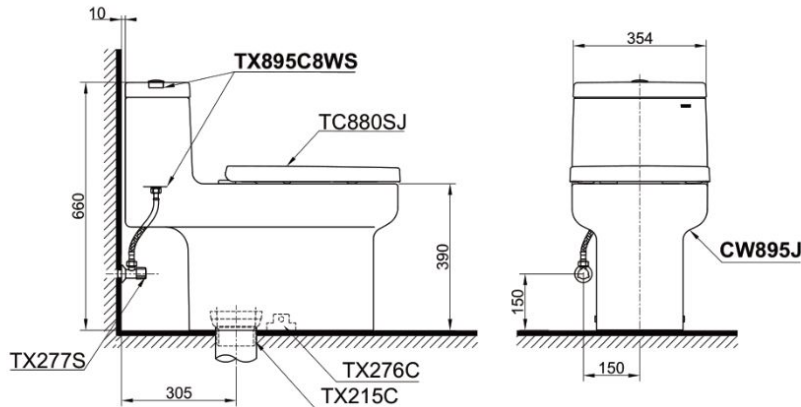

OMNI+ One-Piece Toilet

CW895JW/F

Features

- Stylish and sleek design, one-piece toilet
- Dual Flush System

Specifications

Flush System	: Wash Down
Water Use	: 4.5L / 3L
Rough-in	: 305 mm
Bowl Shape	: Elongated
Water Pressure	: 0.05Mpa~0.75Mpa
Size	: 360W x 720D x 660H mm

Parts description

- **CW895J**
Elongated Closet Bowl (S-Trap)
(Rough-in 305)
- **TX895C8WS**
Dual Flush Tank Trim w/o Stop Valve for
CW895J
- **TC880SJ**
Duroplast Seat & Cover w/ Metal Hinges & Soft
Closing
- **TX277S**
Stop Valve w/ Flexible Hose
- **TX215C**
Slip-In Connector
- **TX276C**
Fixing Bracket

CW895JW/F

Colors

White

DISTRIBUTED BY:

LAEUROPA
CERAMICA