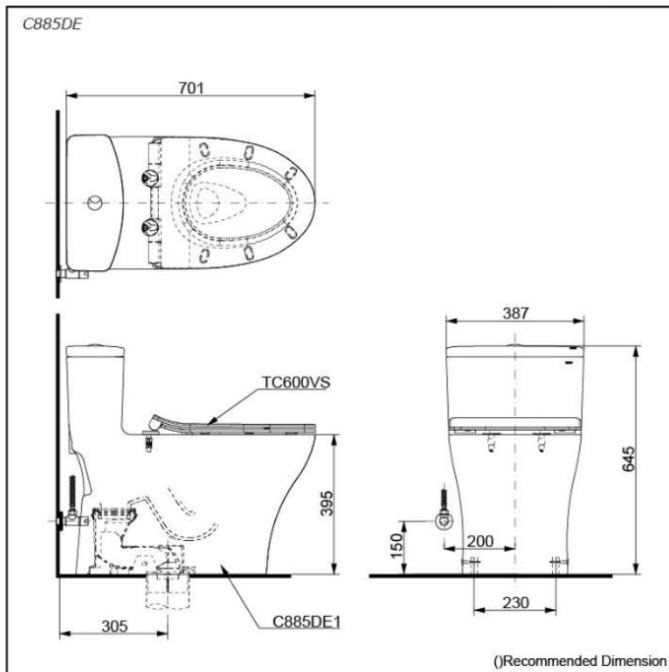

### ONE PIECE TOILET

## Features

- Stylish design, high profile One Piece Toilet
- TORNADO FLUSH for powerful flushing effect with less amount of water
- CEFIONTECT Technology: super smooth, ion barrier glazing for a clean toilet bowl
- RIMLESS DESIGN bowl ensures easy cleaning and ultimate hygiene
- Dual Flush System
- WATER SAVING

## Specifications

Flush system:	TORNADO FLUSH
Water Use:	4.5L / 3L
Trap Type:	S-Trap
Rough-in:	305 mm
Bowl Shape:	Elongated
Water Pressure:	0.05MPa~0.70MPa
Size:	387Wx701Dx645H mm

## Parts description

Seat & Cover are **not included**.  
Stop Valve & Flexible Hose are **included**.

- **C885DE**  
One Piece Toilet w/ Connector and Floor Flange