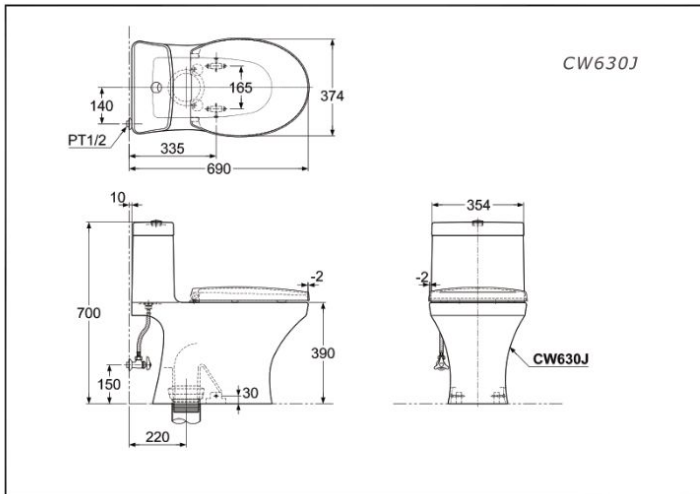

TOTO

TOILETS

CW630J

One-Piece Toilet

Features

- Unique sculpted design, high profile One-Piece Toilet
- Upgrade with a Softclose Seat & Cover or a Washlet

Specifications

Flush System : Wash Down
Water Use : 4.5L / 3L
Rough-in : 220
Size : 690X374X700
Water Pressure : 0.05MPa~0.75MPa

Parts description

Fittings, Seat and Cover are not included

- **CW630J**
Elongated One-Piece Toilet

Please consult a TOTO representative for details

Colors

White

DISTRIBUTED BY:

LE LAEUROPA
CERAMICA