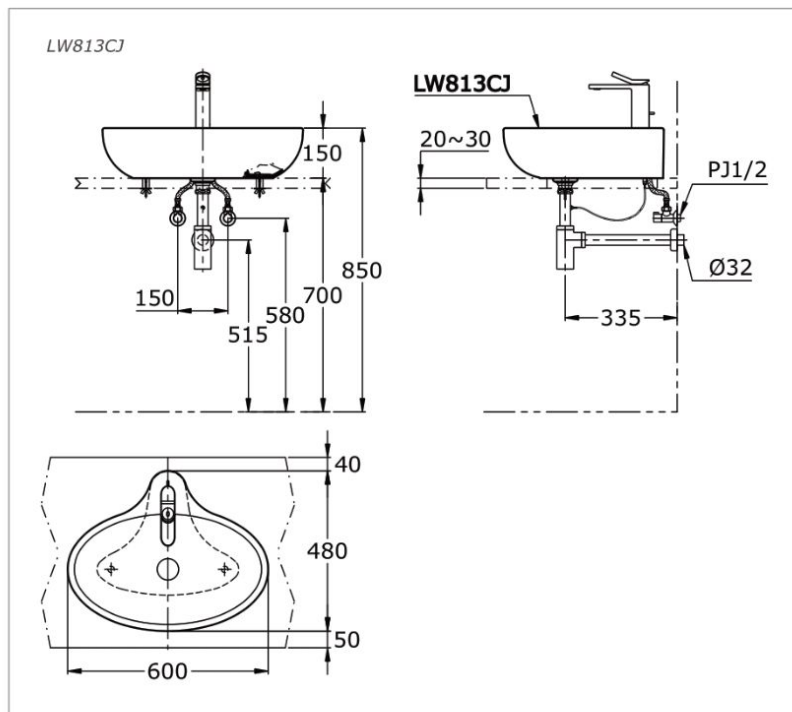

TOTO

LAVATORIES

Le Muse
Vessel Lavatory

LW813CJ

Features

- Elegantly Sophisticated Lavatory

Specifications

Size : 600 x 480 x 150

Parts description

- LW813CJ
Vessel Lavatory

Colors

White

DISTRIBUTED BY:

LE LAEUROPA
CERAMICA