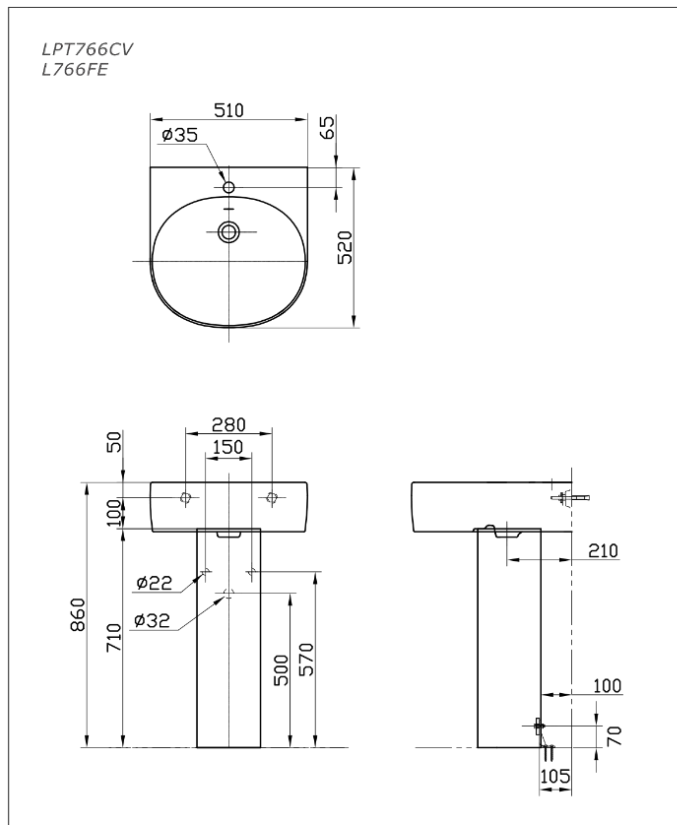

Colors

White, Pastel Ivory

DISTRIBUTED BY:

LA EUROPA
CERAMICA