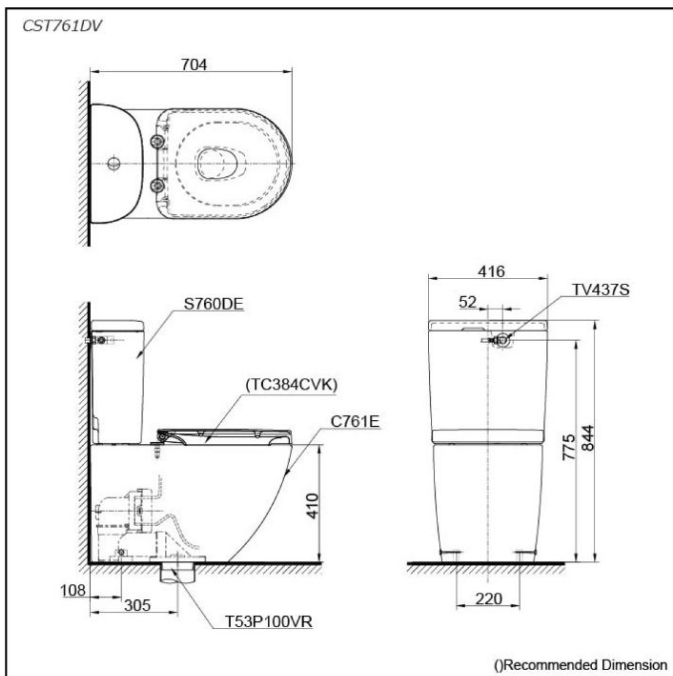

### BASIC+ CLOSE COUPLED TOILET

### Specifications

Flush system:	TORNADO FLUSH
Water Use:	4.8L / 3L
Trap Type:	S-Trap
Rough-in:	305 mm
Bowl Shape:	D-Shape
Water Pressure:	0.05MPa~0.75MPa
Size:	416Wx704Dx844H mm

### Parts description

Seat & Cover is **not** included.  
Stop Valve & Flexible Hose is **included**.

- **CST761DV**  
Close Coupled Toilet
  - **C761E**  
Close Coupled Bowl w/ Connector
  - **S760DE**  
Close Coupled Tank
  - **TV437S**  
Stop Valve w/ Flexible Hose
  - **T53P100VR**  
Floor Flange