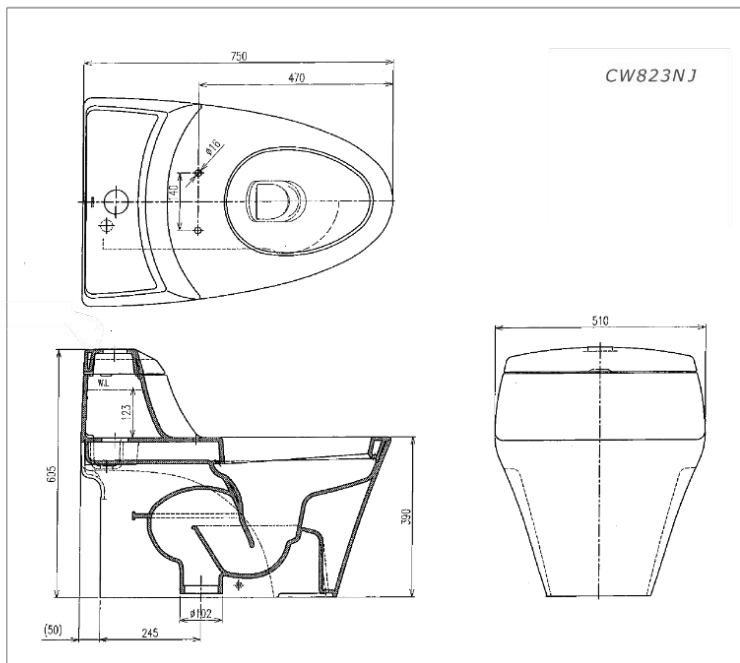

TOTO

TOILETS

Avante
One-Piece Toilet

CW823NJ

Features

- Unique sculpted design, low profile One-Piece Toilet
- Skirted styling with concealed trapway for easy cleaning
- Upgrade with a Softclose Seat & Cover or a Washlet
- The Avante suite: Matching toilets, lavatories and bidets

Specifications

Flush System : Wash Down
Water Use : 4.5 / 3 L
Rough-in : 305
Size : 750X510X605
Water Pressure : 0.05MPa~0.75MPa

Parts description

Seat & Cover and Fittings
not included

- **CW823NJ**
Elongated Closet Bowl

Optional Parts

- TX823C1WS
Tank Trim
- TC281
Seat & Cover
- TS251FT2
Stop Valve
- TX215C
Slip-in Connector
- TX276C
Fixing Bracket

Colors

White , Pastel Ivory

DISTRIBUTED BY:

LE LAEUROPA
CERAMICA