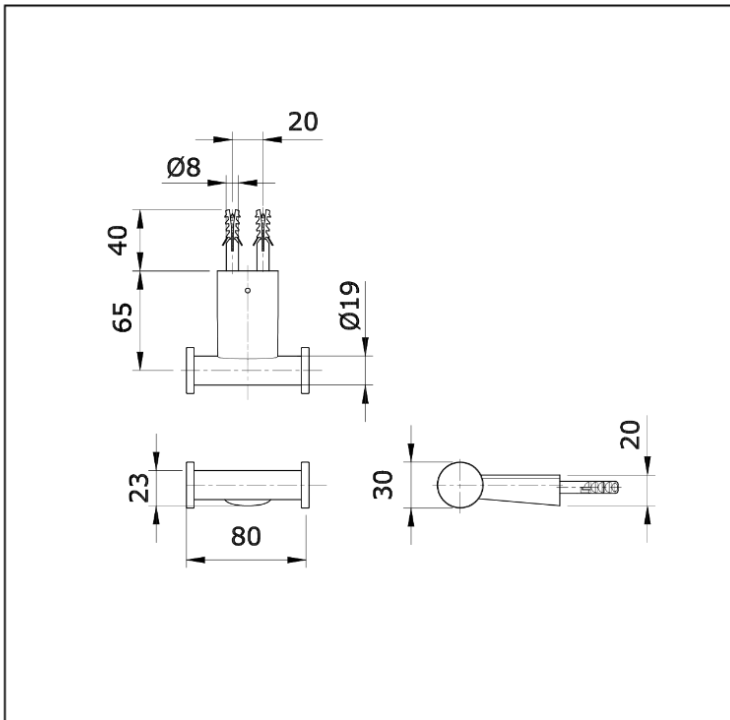

Item number: TX704ARR (Rei-R Series)

Features

- Simple installation, easy to use

Specifications

Finish : Nickel Chrome
Material : Brass

Parts description

- TX704ARR
Robe Hook

Drawing: