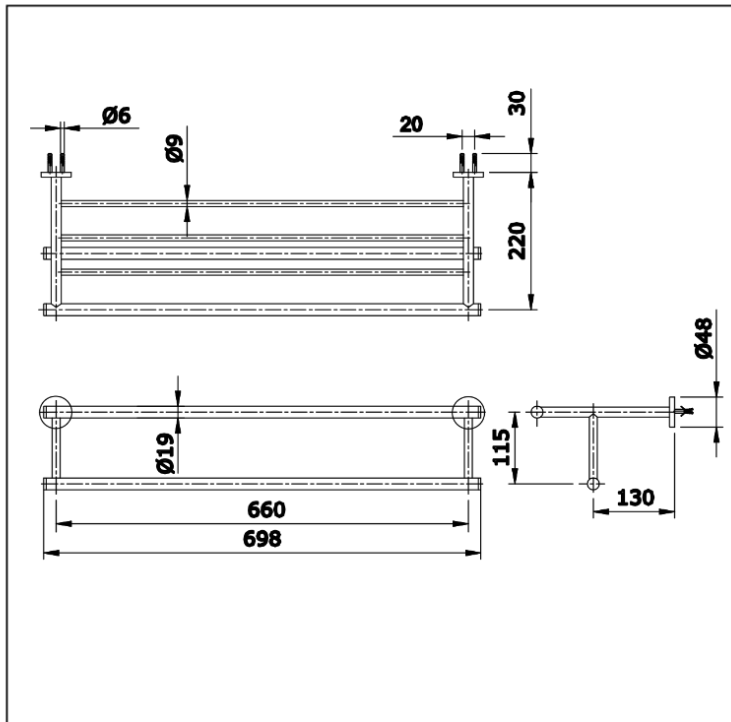

Parts description

- **TX726AES**

Towel Shelf and Towel Bar
(Length : 660 mm)

Drawing: