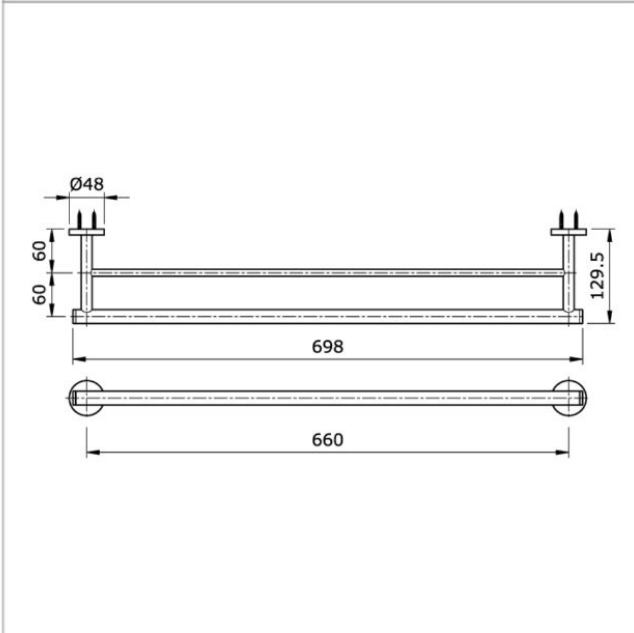

## Description

- Double towel bar

## Specifications

Length : 660 mm

DISTRIBUTED BY:

 LAEUROPA  
CERAMICA