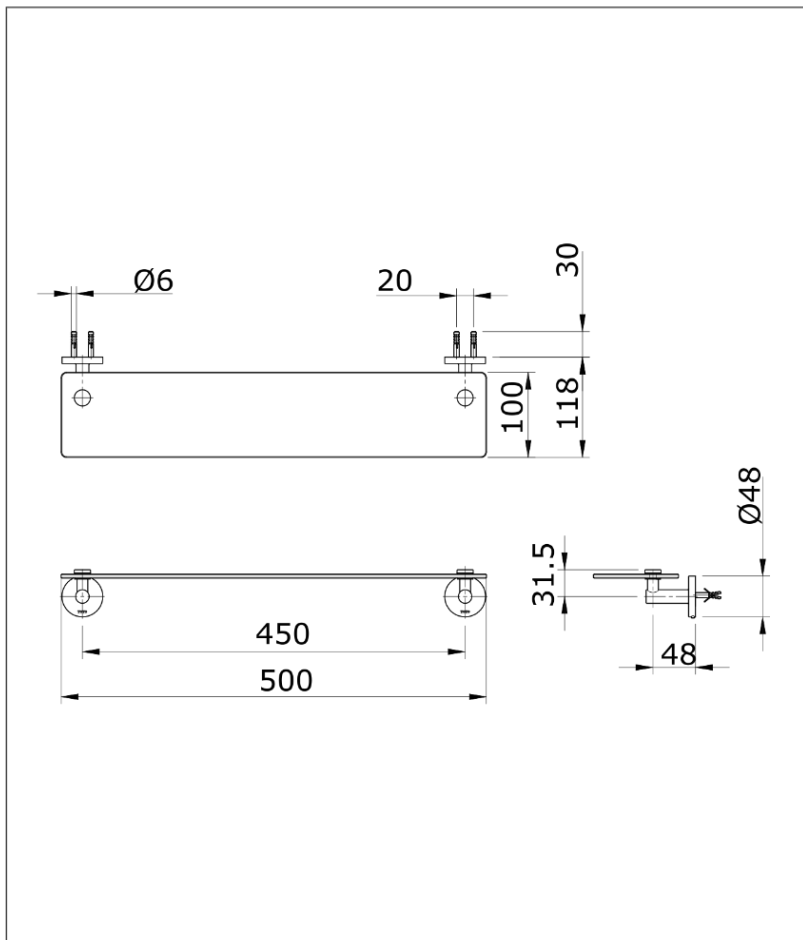

*EGO II
Glass Shelf***TX705AES****F**eatures

- Simple installation, easy to use

**S**pecifications

Finish : Nickel Chrome

Material : Brass

Length : 500 mm.

Parts Description

- **TX705AES**

Glass Shelf (length 500 mm)

DISTRIBUTED BY:

LA EUROPA
CERAMICA