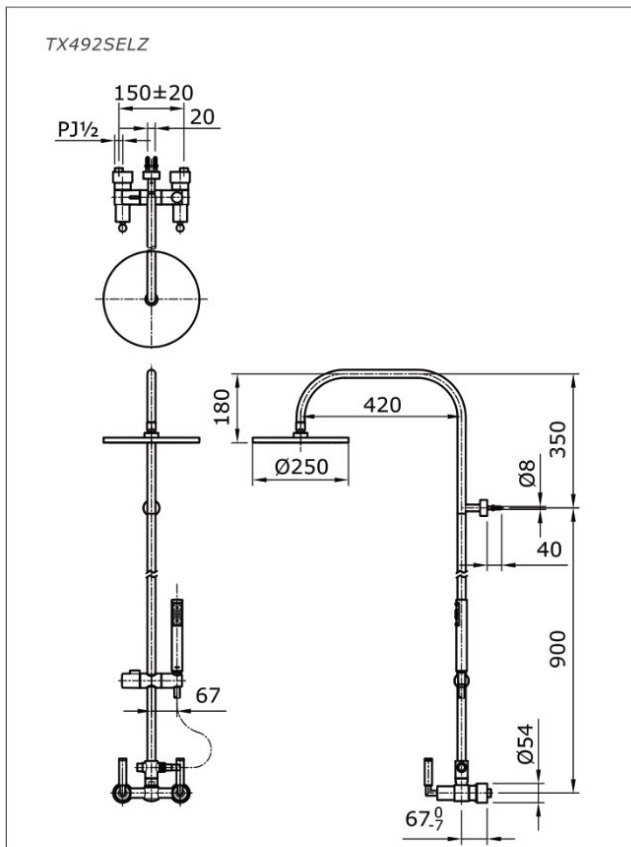

Ego II Shower Column

TX492SELZ

TX492SELZ

Features

- Durable finishes
- Brass valve bodies
- Matching fittings with Ego II collection

Specifications

Water Pressure : 0.05MPa~0.75MPa
Finish : Nickel Chrome

Parts description

- **TX492SELZ**
Shower Column Set

DISTRIBUTED BY:

LA EUROPA
CERAMICA