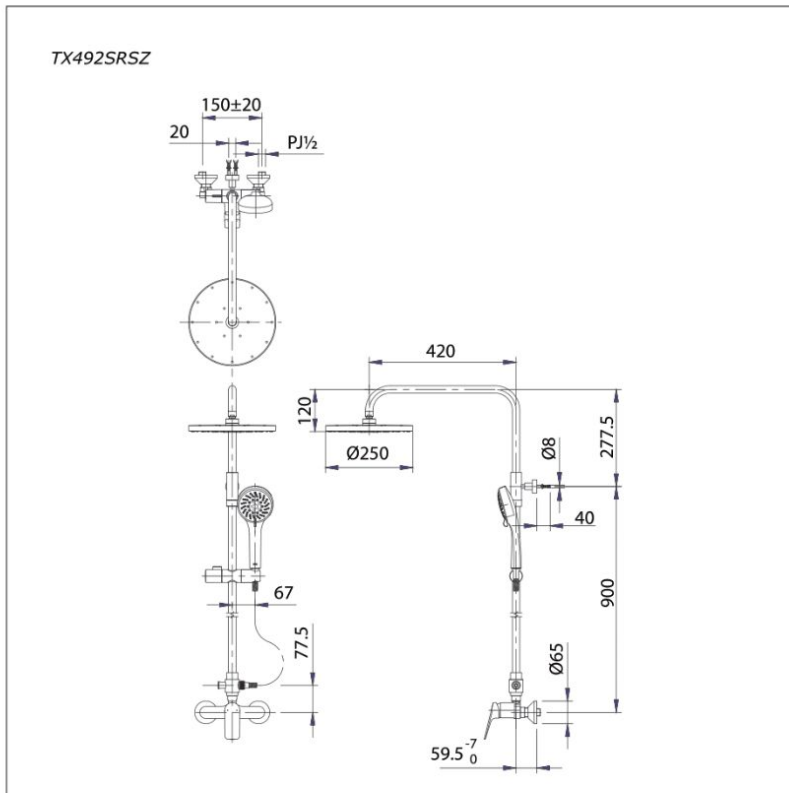

Item number: TX492SRSZ

Features

- 5S massage hand shower head
- Modern styling to complement the REI-S design suite
- Durable finishes
- Brass valve bodies

Specifications

Water Pressure : 0.05MPa~0.75MPa
Finish : Nickel Chrome

Parts description

- Column shower tower
- Chrome plating hand shower head

**REI-S Shower Column Set with
5S Massage Hand Shower Head**

Drawing:

DISTRIBUTED BY:

LA EUROPA
C E R A M I C A