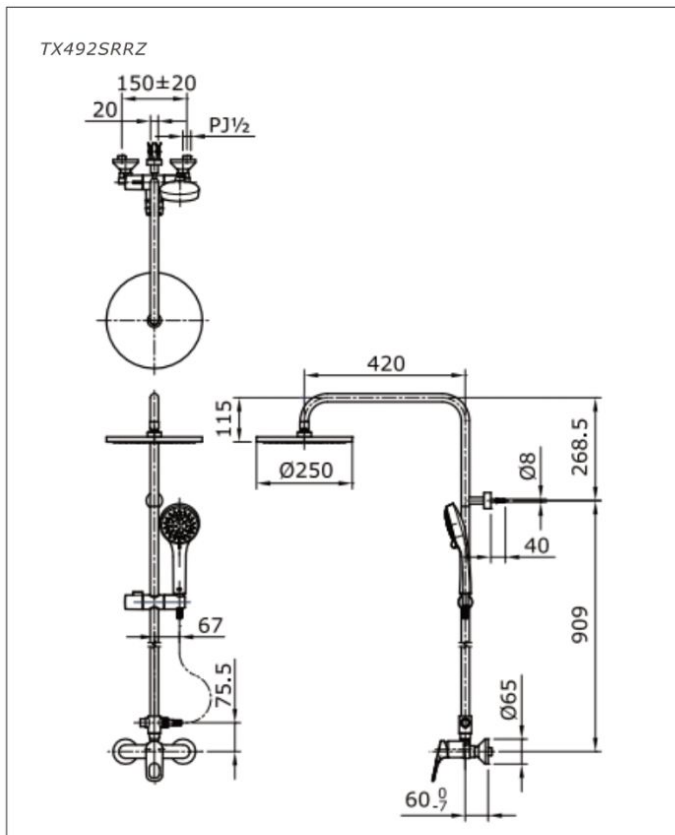

Rei R Shower Column

TX492SRRZ

TX492SRRZ

Features

- Durable finishes
- Brass valve bodies
- 5 spray mode shower

Specifications

Water Pressure : 0.05MPa~0.75MPa
Finish : Nickel Chrome

Parts description

- **TX492SRRZ**
Shower Column Set
5S Massage Hand Shower

DISTRIBUTED BY:

LA EUROPA
CERAMICA