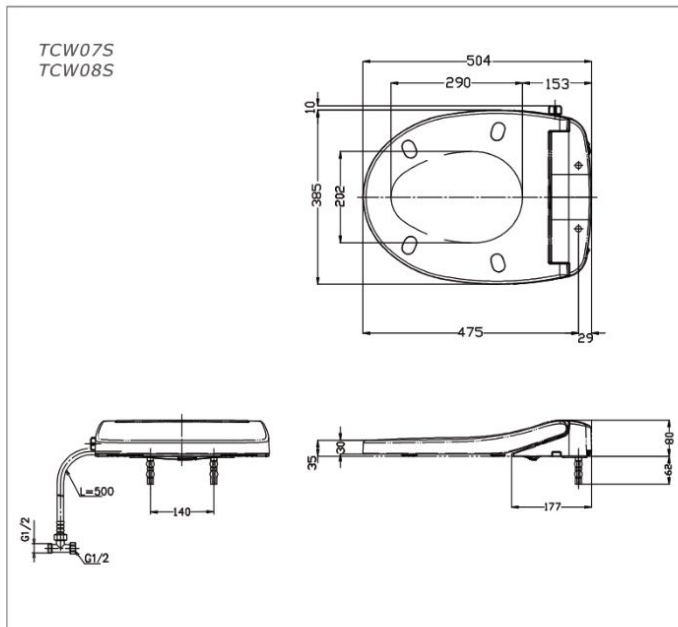

Colors

White
Pastel Ivory

*Caution: Ecowasher may not fit certain toilet bowl design.
Please check the compatibility of Ecowasher and your
toilet bowl prior purchase.*

DISTRIBUTED BY:

LE LAEUROPA
CERAMICA