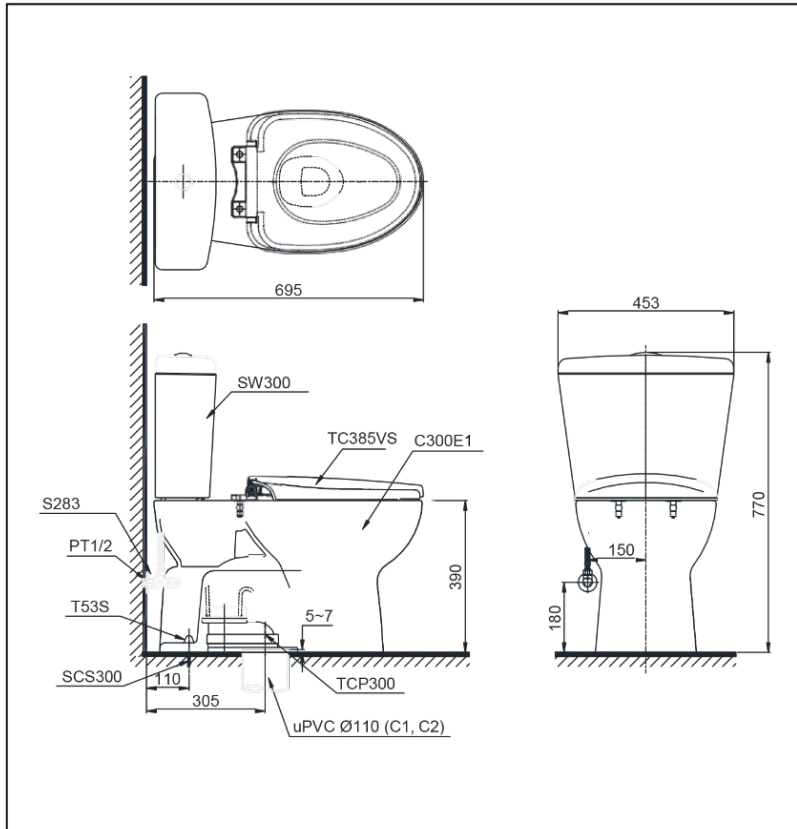

Features

- Contemporary and elegant design
- Soft-Closing Seat&Cover
- Superior WATER SAVING performance with 4.8/3 L flush system

Specifications

Flush System	: Siphon, dual flush
Water Use	: 4.8/3.0 (L)
Bowl Shape	: Elongated
Rough-in	: 305 (mm)
Water Pressure	: 0.05~0.70 (MPa)
Size	: 453Wx695Dx770H (mm)

Drawing:

Parts description

- CST300
 - Toilet bowl C300E1
 - Toilet Body SCS300
 - Screw set T53S
 - Caps TCP300
 - Socket
- SW300W/F Toilet Tank
- TC385VS Soft-Closing Seat&Cover

Colors

White

DISTRIBUTED BY: