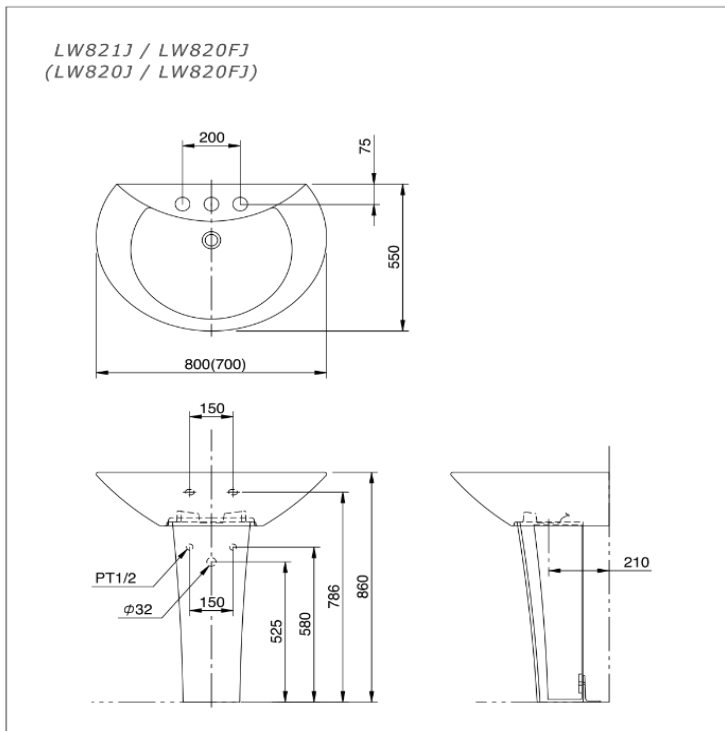

Optional Parts

- TX801L
  Mounting Bolts
- TL510ER
  Brackets & Screws

DISTRIBUTED BY:

LA EUROPA
CERAMICA

Colors

White , Pastel Ivory