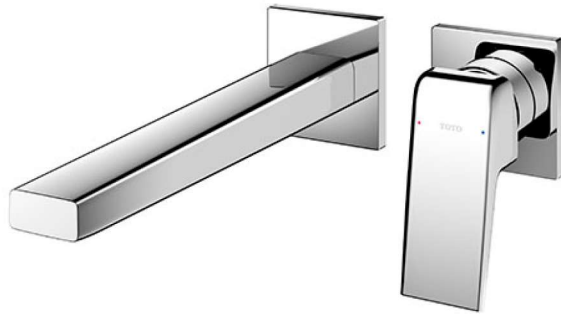

GB Series
Wall-Mount Single Lever Lavatory Faucet
(Long Spout) (w/o Pop-up Waste)

Features

- Stately squareness and beveled edges imbue a space with dignity
- Gently beveled with balanced highlights accentuate the shape of the gradually narrowing spout
- Easy Installation and Usage
- Long lasting, COMFORT GLIDE mechanism for a smooth operation

Specifications

Finish: Chrome
 Material: Brass
 Water Pressure: 0.05MPa~1.0MPa

Parts description

- **TLG10308B**
 Wall Mount Single Lever Lavatory Faucet
 (Long Spout) (w/o Waste Fittings)

LE LAEUROPA
 CERAMICA