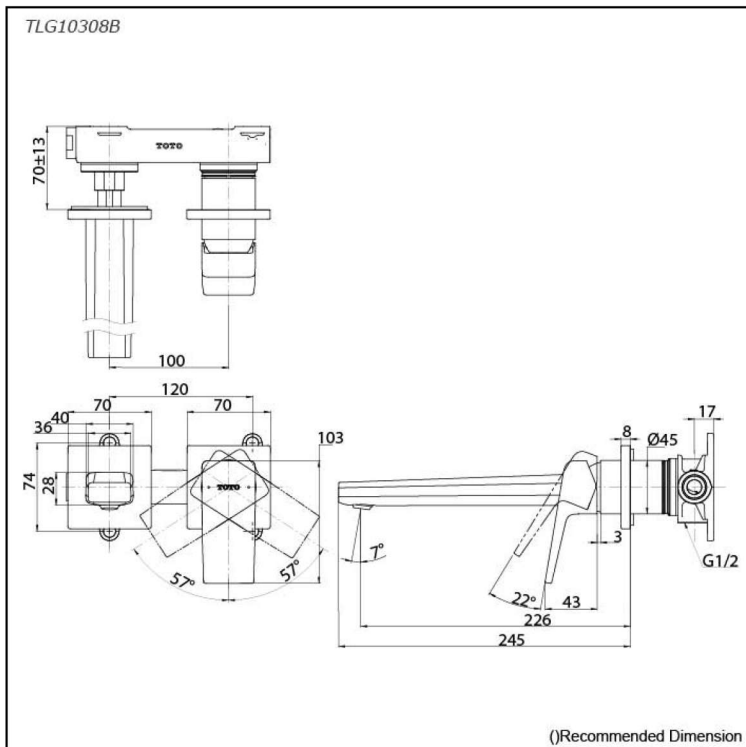

GB Series
Wall-Mount Single Lever Lavatory Faucet
(Long Spout) (w/o Pop-up Waste)

Features

- Stately squareness and beveled edges imbue a space with dignity
- Gently beveled with balanced highlights accentuate the shape of the gradually narrowing spout
- Easy Installation and Usage
- Long lasting, COMFORT GLIDE mechanism for a smooth operation

Specifications

Finish: Chrome
 Material: Brass
 Water Pressure: 0.05MPa~1.0MPa

Parts description

- **TLG10308B**
 Wall Mount Single Lever Lavatory Faucet
 (Long Spout) (w/o Waste Fittings)

LE LAEUROPA
 CERAMICA