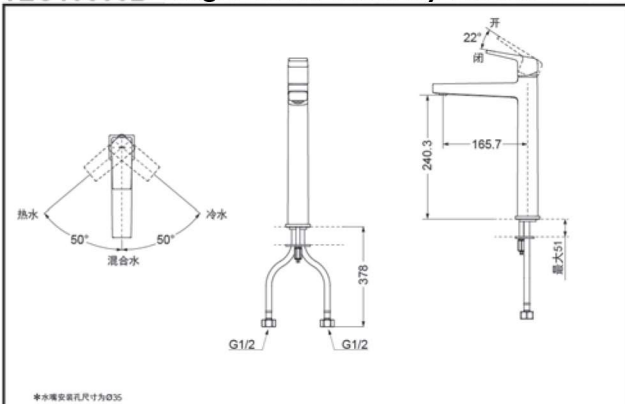

SPECIFICS

Water Inlet Requirement :
0.05MPa(Dynamic Pressure)~1.0MPa(Static Pressure)

Water Efficiency : Grade1
Spout : Bubbler equipped

Others

Series : GB

TLG10305B Single-Lever Lavatory Faucet

*TOTO(CHINA) CO.,LTD. All rights reserved.

TLG10306B Single-Lever Lavatory Faucet

*TOTO(CHINA) CO.,LTD. All rights reserved.

TOTO(CHINA) CO.,LTD. www.toto.com.cn

LAEUROPA
CERAMICA