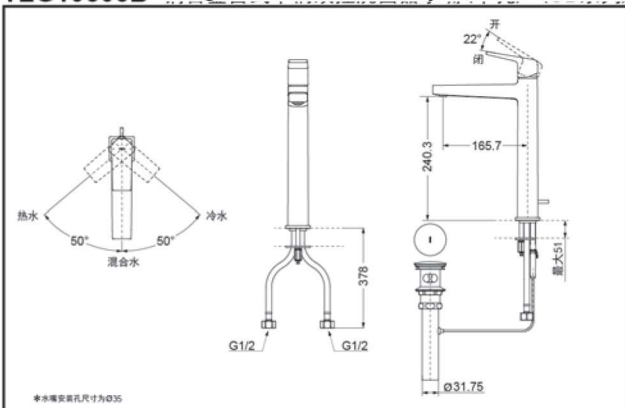

SPECIFICS

Water Inlet Requirement :
0.05MPa(Dynamic Pressure)~1.0MPa(Static Pressure)

Water Efficiency : Grade1
Spout : Bubbler equipped

Others

Series : GB

TLG10305B Single-Lever Lavatory Faucet

*TOTO(CHINA) CO.,LTD. All rights reserved.

TLG10306B Single-Lever Lavatory Faucet

*TOTO(CHINA) CO.,LTD. All rights reserved.

TOTO(CHINA) CO.,LTD. www.toto.com.cn

LAEUROPA
CERAMICA