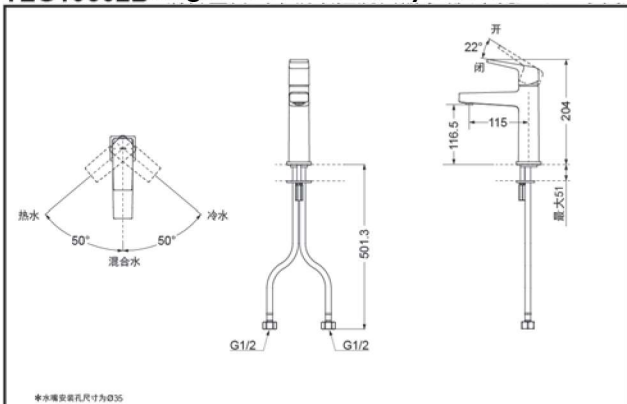

SPECIFICS

Water Inlet Requirement :
0.05MPa(Dynamic Pressure)~1.0MPa(Static Pressure)

Water Efficiency : Grade1
Spout : Bubbler equipped

Others

Series : GB

TLG10301B Single-Lever Lavatory Faucet

*TOTO(CHINA) CO.,LTD. All rights reserved.

TLG10302B Single-Lever Lavatory Faucet

*TOTO(CHINA) CO.,LTD. All rights reserved.

TOTO(CHINA) CO.,LTD. www.toto.com.cn

LAEUROPA
CERAMICA