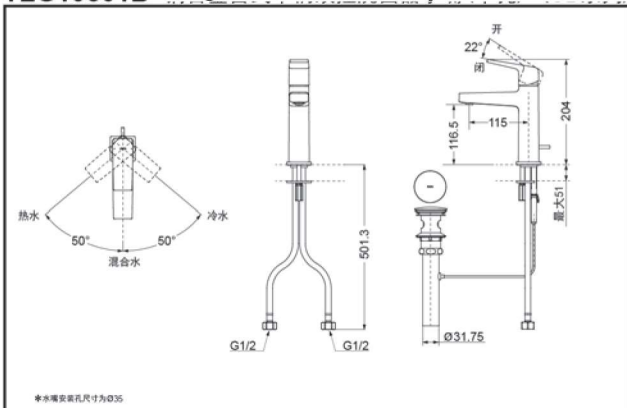

SPECIFICS

Water Inlet Requirement :
0.05MPa(Dynamic Pressure)~1.0MPa(Static Pressure)

Water Efficiency : Grade1
Spout : Bubbler equipped

Others

Series : GB

TLG10301B Single-Lever Lavatory Faucet

*TOTO(CHINA) CO.,LTD. All rights reserved.

TLG10302B Single-Lever Lavatory Faucet

*TOTO(CHINA) CO.,LTD. All rights reserved.

TOTO(CHINA) CO.,LTD. www.toto.com.cn

LAEUROPA
CERAMICA