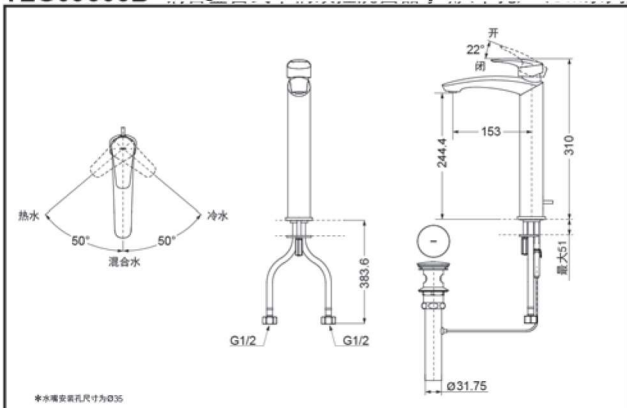

SPECIFICS

Water Inlet Requirement :
0.05MPa(Dynamic Pressure)~1.0MPa(Static Pressure)

Water Efficiency : Grade1
Spout : Bubbler equipped

Others

Series : GM

TLG09305B Single-Lever Lavatory Faucet

*TOTO(CHINA) CO.,LTD. All rights reserved.

TLG09306B Single-Lever Lavatory Faucet

*TOTO(CHINA) CO.,LTD. All rights reserved.

TOTO(CHINA) CO.,LTD. www.toto.com.cn

LAEUROPA
CERAMICA