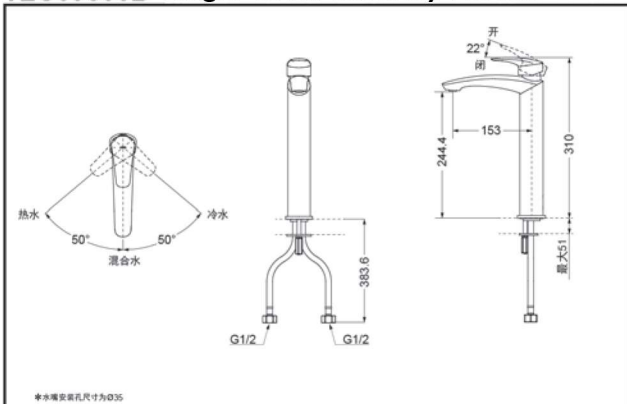

SPECIFICS

Water Inlet Requirement :
0.05MPa(Dynamic Pressure)~1.0MPa(Static Pressure)

Water Efficiency : Grade1
Spout : Bubbler equipped

Others

Series : GM

TLG09305B Single-Lever Lavatory Faucet

*TOTO(CHINA) CO.,LTD. All rights reserved.

TLG09306B Single-Lever Lavatory Faucet

*TOTO(CHINA) CO.,LTD. All rights reserved.

TOTO(CHINA) CO.,LTD. www.toto.com.cn

LAEUROPA
CERAMICA