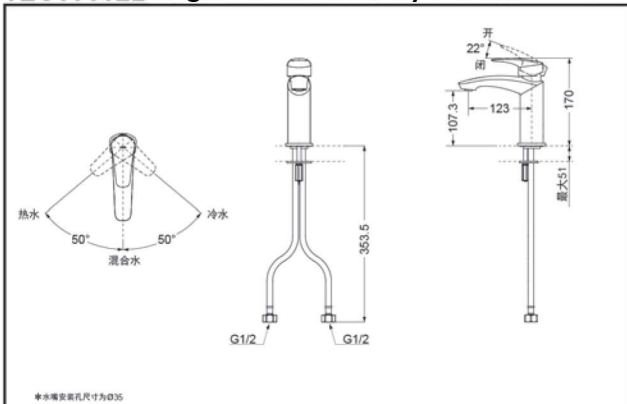

SPECIFICS

Water Inlet Requirement :
0.05MPa(Dynamic Pressure)~1.0MPa(Static Pressure)

Water Efficiency : Grade1
Spout : Bubbler equipped

Others

Series : GM

TLG09301B Single-Lever Lavatory Faucet

*TOTO(CHINA) CO.,LTD. All rights reserved.

TLG09302B Single-Lever Lavatory Faucet

*TOTO(CHINA) CO.,LTD. All rights reserved.

TOTO(CHINA) CO.,LTD. www.toto.com.cn

LA EUROPA
CERAMICA