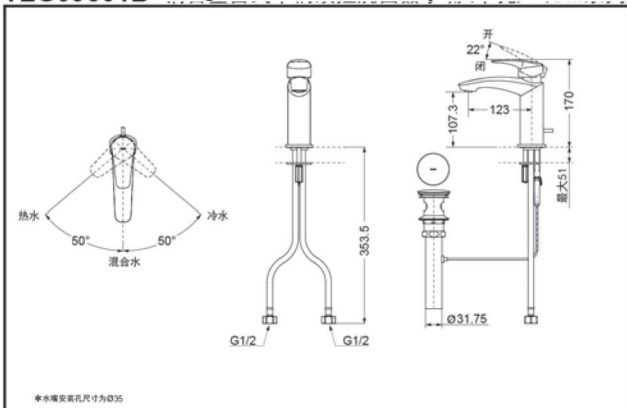

SPECIFICS

Water Inlet Requirement :
0.05MPa(Dynamic Pressure)~1.0MPa(Static Pressure)

Water Efficiency : Grade1
Spout : Bubbler equipped

Others

Series : GM

TLG09301B Single-Lever Lavatory Faucet

*TOTO(CHINA) CO.,LTD. All rights reserved.

TLG09302B Single-Lever Lavatory Faucet

*TOTO(CHINA) CO.,LTD. All rights reserved.

TOTO(CHINA) CO.,LTD. www.toto.com.cn

LA EUROPA
CERAMICA