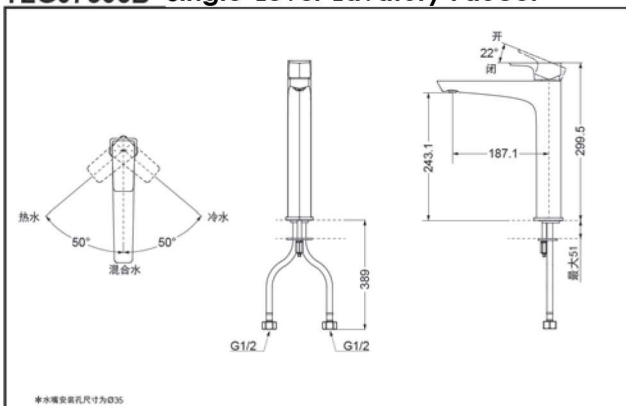

TLG07306B Single-Lever Lavatory Faucet

*TOTO(CHINA) CO.,LTD. All rights reserved.

TOTO(CHINA) CO.,LTD. www.toto.com.cn

Others

Series : GE

LAEUROPA
CERAMICA