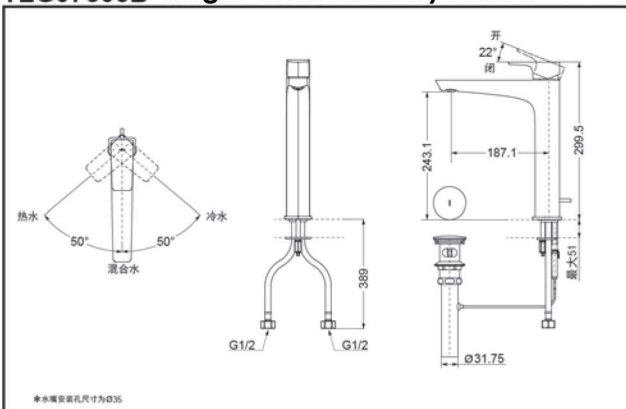

TLG07305B Single-Lever Lavatory Faucet

*TOTO(CHINA) CO.,LTD. All rights reserved.