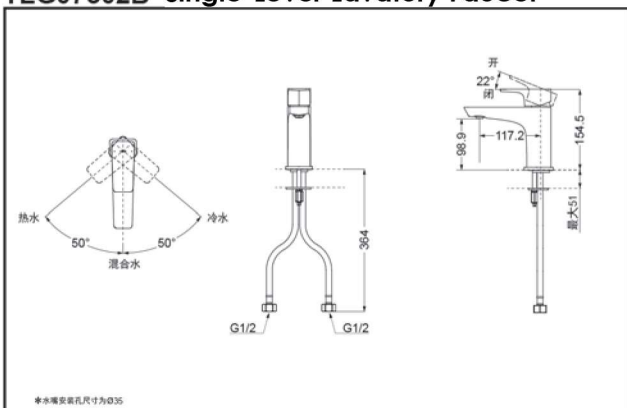

TLG07302B Single-Lever Lavatory Faucet

*TOTO(CHINA) CO.,LTD. All rights reserved.

TOTO(CHINA) CO.,LTD. www.toto.com.cn

Others

Series : GE

LAEUROPA
CERAMICA