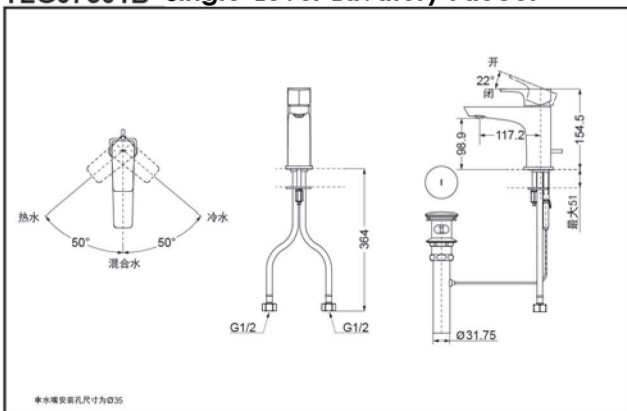

TOTO

Single-Lever Lavatory Faucet

TLG07301B
(W/ pop-up waste)

TLG07302B
(W/O pop-up waste)

**Comfort
Glide**

Water Saving

reddot award 2019
winner

TLG07301B
TLG07302B

FEATURES

- Elegant appearance.
- Beautiful curves reveal elegant taste.
- Easy installation and usage.
- Unique aerial technology , smooth and moderate flow presents more comfort experience and saves water as well.

SPECIFICS

Water Inlet Requirement :
0.05MPa(Dynamic Pressure)~1.0MPa(Static Pressure)

Water Efficiency : Grade1
Spout : Bubbler equipped

TLG07301B Single-Lever Lavatory Faucet

*TOTO(CHINA) CO.,LTD. All rights reserved.