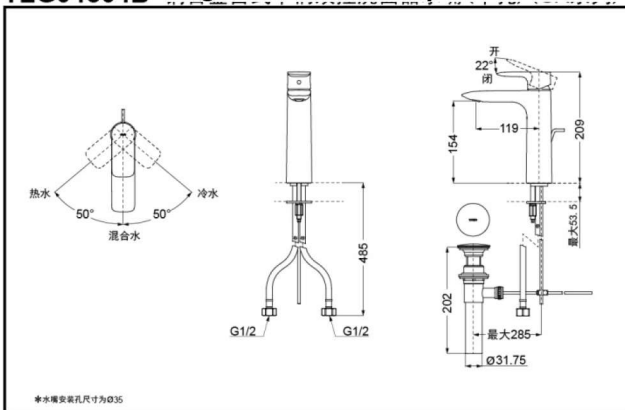

## Single-Lever Lavatory Faucet

**TLG04304B**  
(W/ pop-up waste)

**TLG04306B**  
(W/O pop-up waste)

**Comfort  
Glide**

**Reduce The  
Water  
Technology**

### TLG04304B Single-Lever Lavatory Faucet

\*TOTO(CHINA) CO.,LTD. All rights reserved.

### TLG04306B Single-Lever Lavatory Faucet

\*TOTO(CHINA) CO.,LTD. All rights reserved.  
TOTO(CHINA) CO.,LTD. www.toto.com.cn

**TLG04304B**  
**TLG04306B**