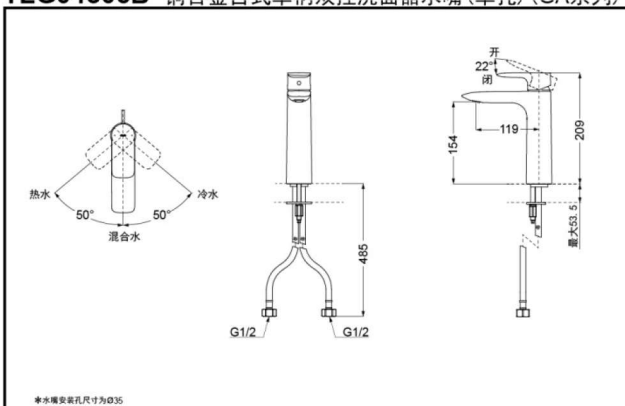

## Single-Lever Lavatory Faucet

**TLG04304B**  
(W/ pop-up waste)

**TLG04306B**  
(W/O pop-up waste)

**Comfort  
Glide**

**Reduce The  
Water  
Technology**

### TLG04304B Single-Lever Lavatory Faucet

\*TOTO(CHINA) CO.,LTD. All rights reserved.

### TLG04306B Single-Lever Lavatory Faucet

\*TOTO(CHINA) CO.,LTD. All rights reserved.  
TOTO(CHINA) CO.,LTD. www.toto.com.cn

**TLG04304B**  
**TLG04306B**

### SPECIFICS

**Water Inlet Requirement :**  
0.05MPa(Dynamic Pressure)~1.0MPa(Static Pressure)

**Water Efficiency :** Grade1  
**Spout :** Bubbler equipped