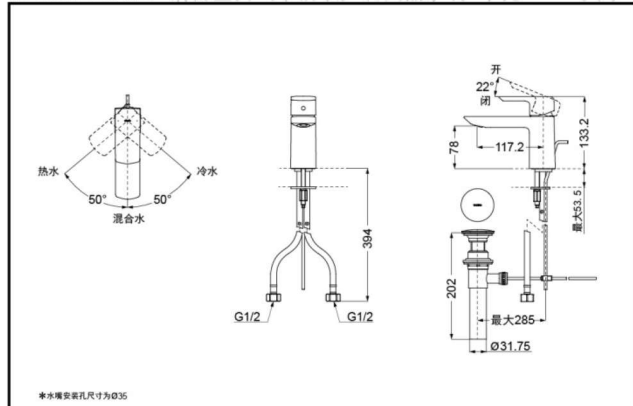

## Single-Lever Lavatory Faucet

TLG02301B  
(W/ pop-up waste)

TLG02303B  
(W/O pop-up waste)

 **Comfort**  
Glide

 **Reduce The**  
Water  
Technology

TLG02301B Single-Lever Lavatory Faucet

\*TOTO(CHINA) CO.,LTD. All rights reserved.

TLG02303B Single-Lever Lavatory Faucet

\*TOTO(CHINA) CO.,LTD. All rights reserved.  
TOTO(CHINA) CO.,LTD. [www.toto.com.cn](http://www.toto.com.cn)

TLG02301B  
TLG02303B

### SPECIFICS

Water Inlet Requirement :  
0.05MPa(Dynamic Pressure)~1.0MPa(Static Pressure)

Water Efficiency : Grade 1  
Spout : Bubbler equipped