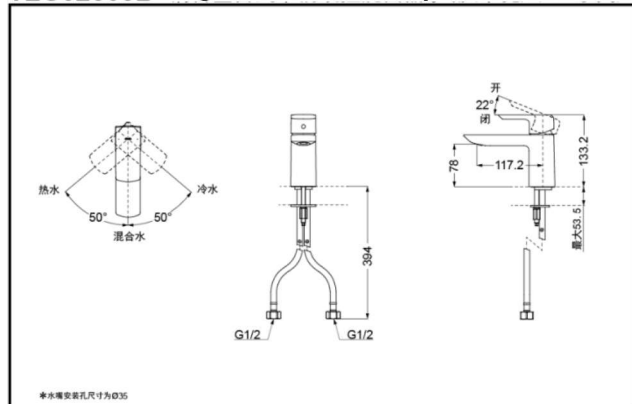

## Single-Lever Lavatory Faucet

TLG02301B  
(W/ pop-up waste)

TLG02303B  
(W/O pop-up waste)

 **Comfort**  
Glide

 **Reduce The**  
Water  
Technology

TLG02301B Single-Lever Lavatory Faucet

\*TOTO(CHINA) CO.,LTD. All rights reserved.

TLG02303B Single-Lever Lavatory Faucet

\*TOTO(CHINA) CO.,LTD. All rights reserved.  
TOTO(CHINA) CO.,LTD. [www.toto.com.cn](http://www.toto.com.cn)

TLG02301B  
TLG02303B