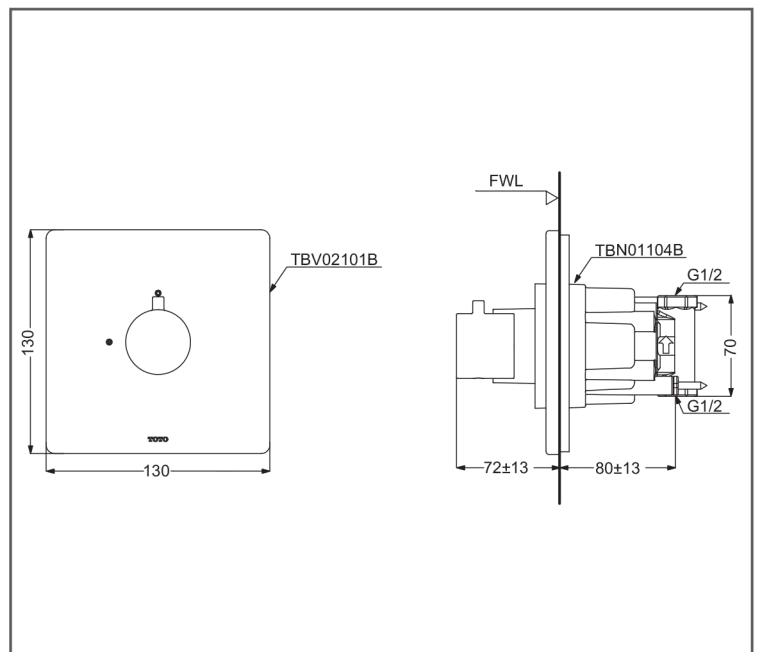

TOTO

Shower Fittings

3 Way Diverter

TBV02101B/TBN01104B

FEATURES

- Good Design with compact and thin plate

SPECIFICATIONS

- Size : 130W x 85D x 130H mm
- Finish : Chrome
- Water Pressure : 0.25Mpa ~ 0.75Mpa

PARTS DESCRIPTION

- TBV02101B : On/off valve (Square)
- TBN01104B : On/off valve

LA EUROPA
C E R A M I C A

TBV02101B/TBN01104B

Please consult, TOTO representative for more details.

All rights reserved by TOTO including but not limited to Improve & Change of Product Design, Specs or Availability at any time without prior notice