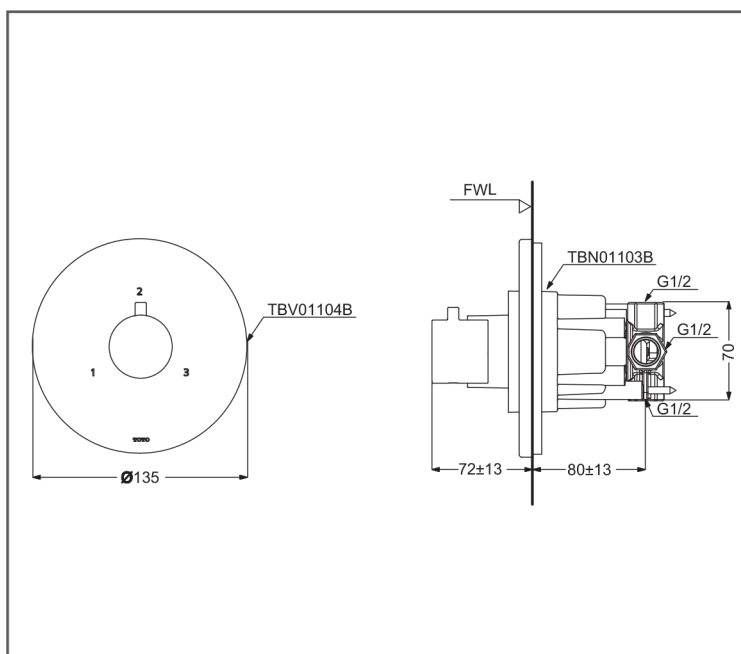

TOTO SHOWER FITTING

3 Way Diverter

TBV01104B/TBN01103B

FEATURES

- Good design with compact and thin plate

SPECIFICATIONS

- Size : 135W x 85D x 135H mm
- Finish : Chrome
- Water Pressure : 0.25 Mpa ~ 0.75 Mpa

PARTS DESCRIPTION

- TBV01104B : 3 Way Diverter without stop valve (Round)
- TBN01103B : 3 Way Diverter w/o Stop Valve

LA EUROPA
C E R A M I C A

TBV01104B/TBN01103B

Please consult, TOTO representative for more details.