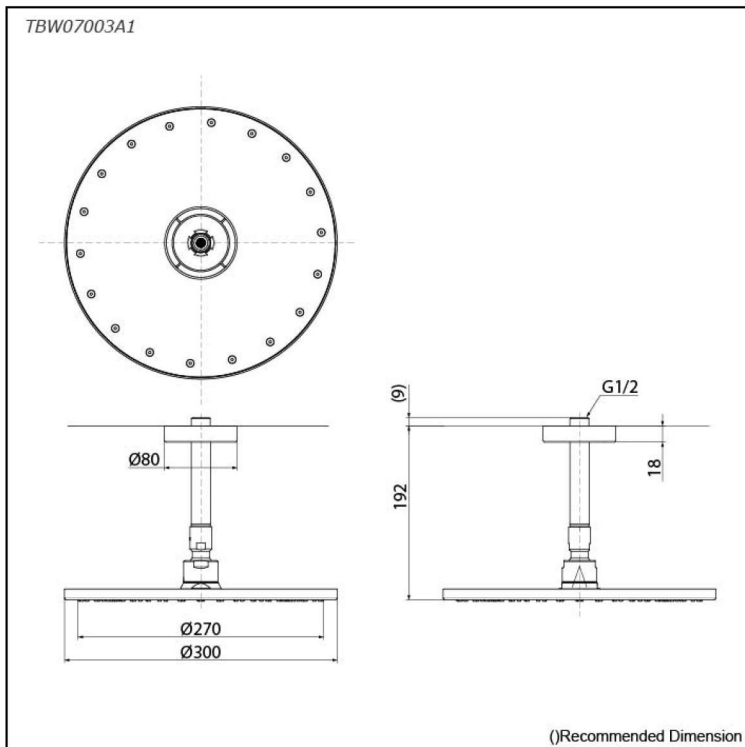

*G Selection
Over Head Shower
(Ceiling Type) (1 mode)*

Features

- 1 mode function, Round shape over head shower (COMFORT WAVE)

Specifications

Finish:	Chrome
Material:	Brass
Shape:	Round
Dimension:	Diameter: 300mm
Water Pressure:	0.12MPa~1.0MPa

Parts description

- **TBW07003A1**
Over Head Shower (Ceiling Type)
(1 mode)

LAEUROPA
CERAMICA