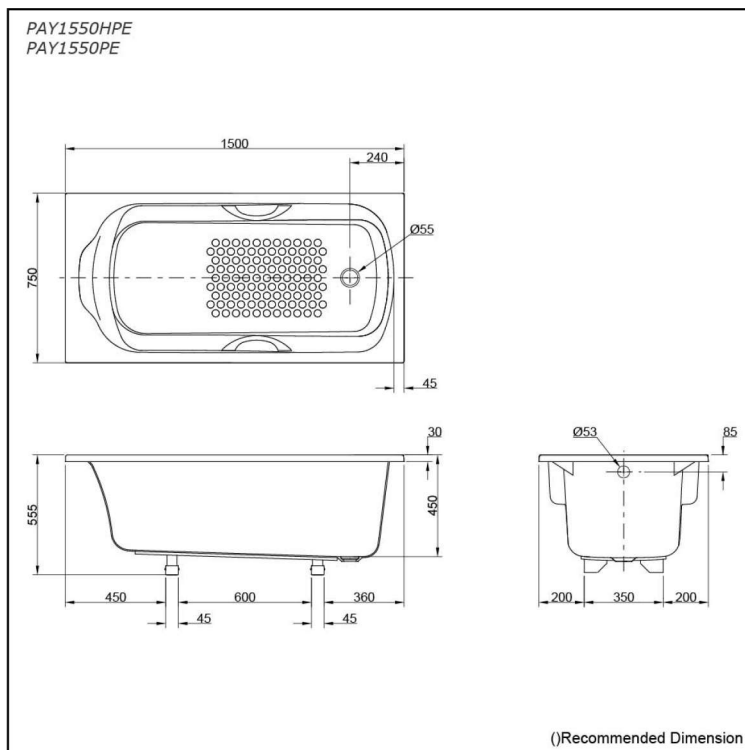

Colors

White