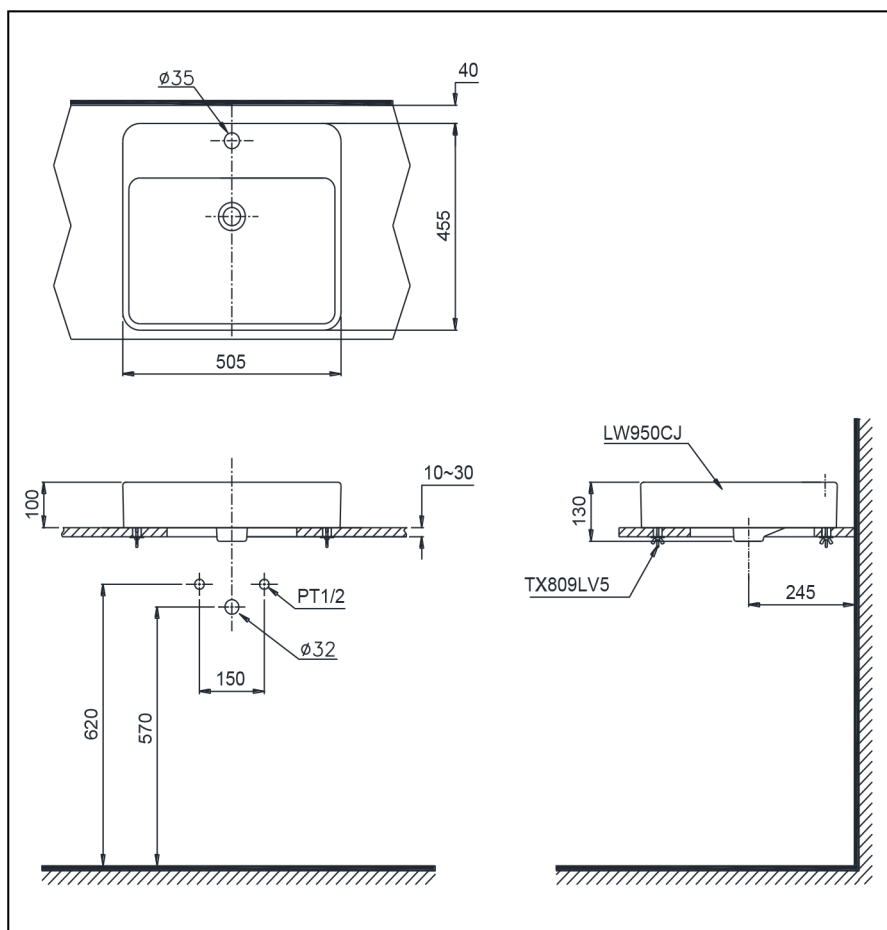

Console Lavatory

LW950CJW/F

Features

- Stylist, above counter design
- Rear overflow

Specifications

Size : 505W x 455D x 100H (mm)

Parts description

Faucet not included

- LW950CJW/F
Lavatory
- LW950CJ
Lavatory Body
- TX809LV5
Bracket

Colors

White

LA EUROPA
CERAMICA

Please consult a TOTO representative for details