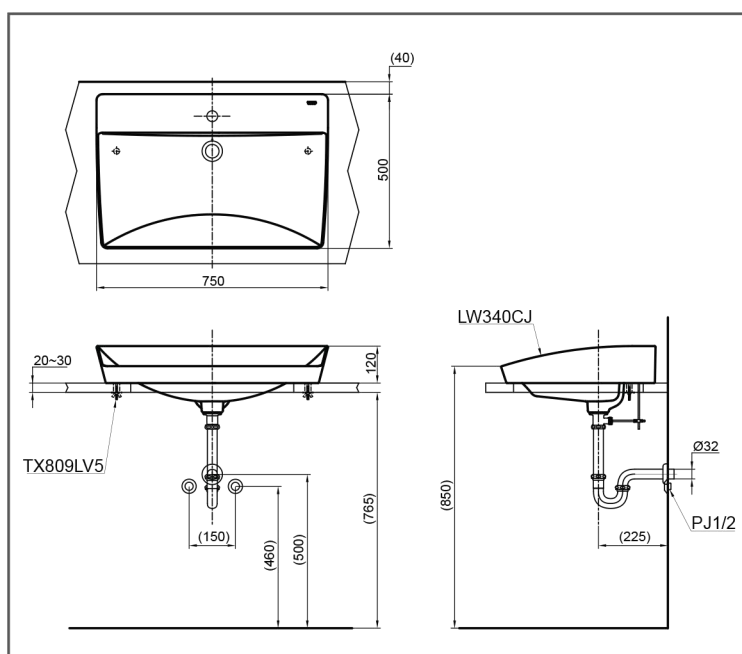

TOTO WASH BASIN

Console Wash Basin

LW340CJW/F#W

LA EUROPA
CERAMICA

FEATURES

- Board Stylish Design

SPECIFICATIONS

- Size : 750W x 500D x 120H mm
- Material : Ceramic

PARTS DESCRIPTION

- LW340CJW/F#W : Console Wash Basin
- TX809LV5 : Bracket

COLOURS

White

LW340CJW/F#W

Please consult, TOTO representative for more details.

All rights reserved by TOTO including but not limited to Improve & Change of Product Design, Specs or Availability at any time without prior notice