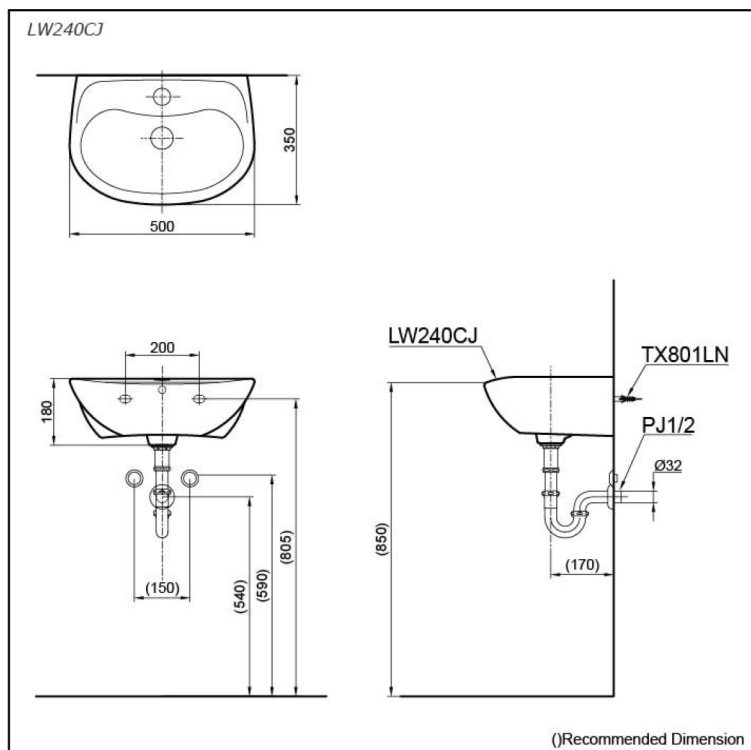

Colors

White