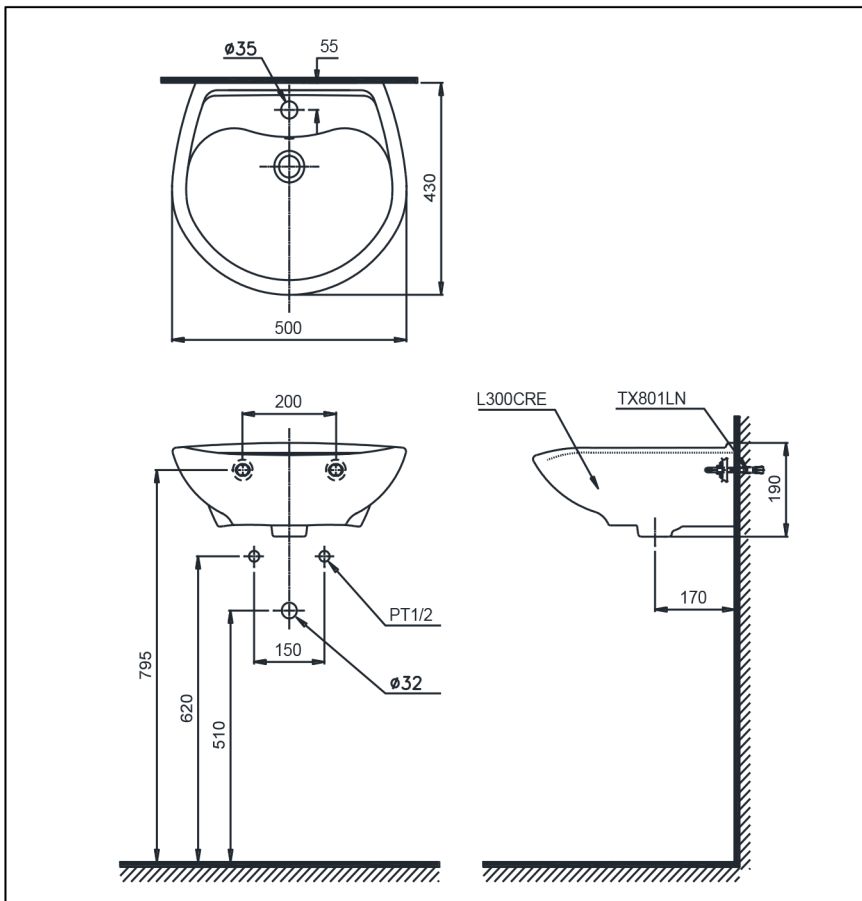

### Specifications

Size : 500W x 430D x 190H (mm)

### Parts description

*Faucet not included*

- LT300CV  
Lavatory
  - L300CRE  
Lavatory Body
  - TX801LN  
Wall Mounting Bolt