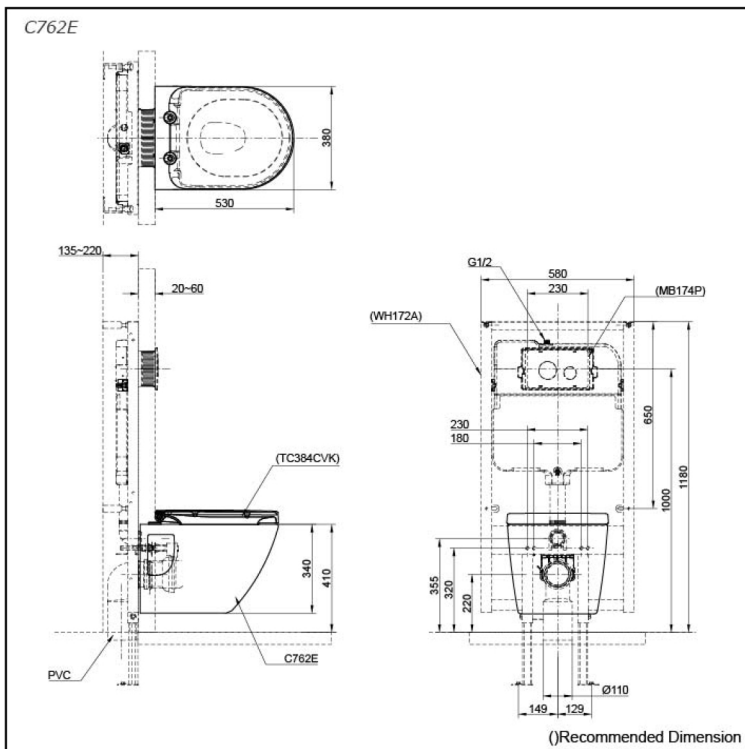

Optional Parts

- WH172A
  Concealed Cistern w/Frame
- WH142A
  Concealed Cistern w/Frame
  (Low Type)
- TC384CVK
  Soft Close Seat & Cover (Urea Resin)
- MB174P
  Flush Panel