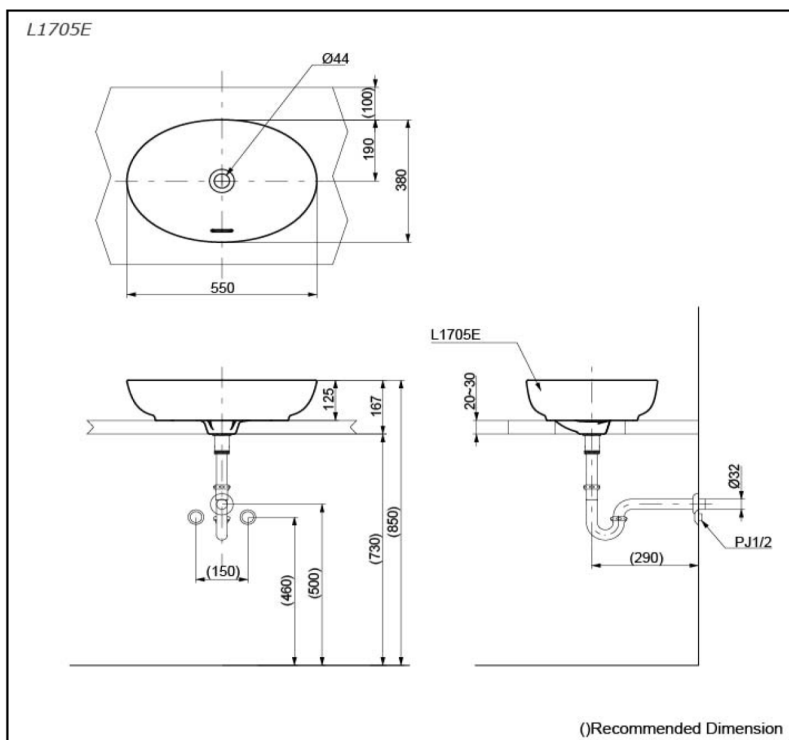

Console Lavatory

Features

- The vessel's spacious design also makes the users look beautiful.
- Front Overflow
- CEFIONTECT technology: super smooth, ion barrier glaze for a clean lavatory

Specifications

Size: 550W x 380D x 125H mm
Material: Vitreous China

Parts description

Faucet not included

- **L1705E**
Console Lavatory

Colors

White

DISTRIBUTED BY:

LAEUROPA
CERAMICA