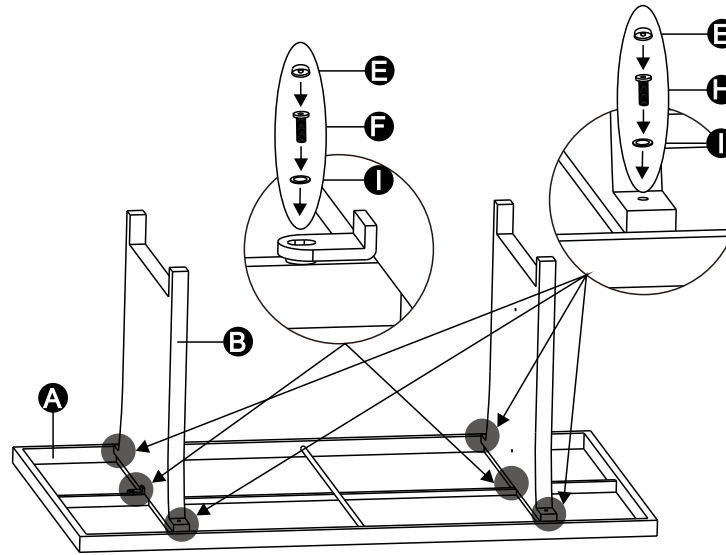

Assembly Instruction

If you need extra help with the assembly or think there's a part missing, please visit the support page at 4seasons.co.nz or call us on 03 547 0770.

Part List

Part code	Picture	Name	Qty
A		Table Top	1
B		Table Leg	2
C		Support Tube	1
D		Glass	1
E		PVC Bolt Cover	10
F		M6X20MM Bolt	2
G		M6X25MM Bolt	4
H		M6X35MM Bolt	4
I		Steel Washer	10
J		Wrench	1

STEP 1

STEP 2

STEP 3