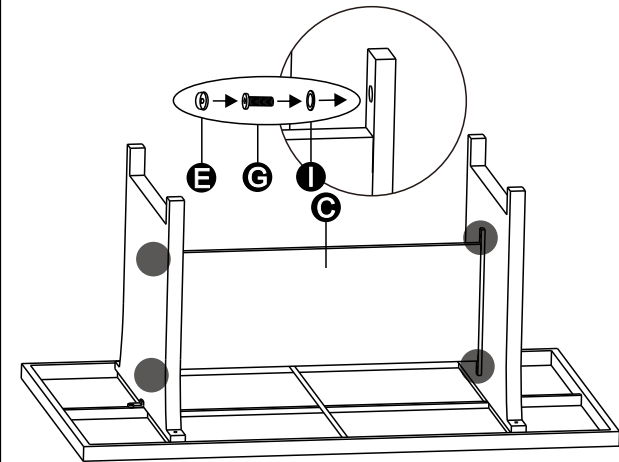

Assembly Instruction

If you need extra help with the assembly or think there's a part missing, please visit the support page at 4seasons.co.nz or call us on 03 547 0770.

Part List

Part code	Picture	Name	Qty
A		Table Top	1
B		Table Leg	2
C		Support Tube	1
D		Glass	1
E		PVC Bolt Cover	10
F		M6X20MM Bolt	2
G		M6X25MM Bolt	4
H		M6X35MM Bolt	4
I		Steel Washer	10
J		Wrench	1

STEP 1

STEP 2

STEP 3