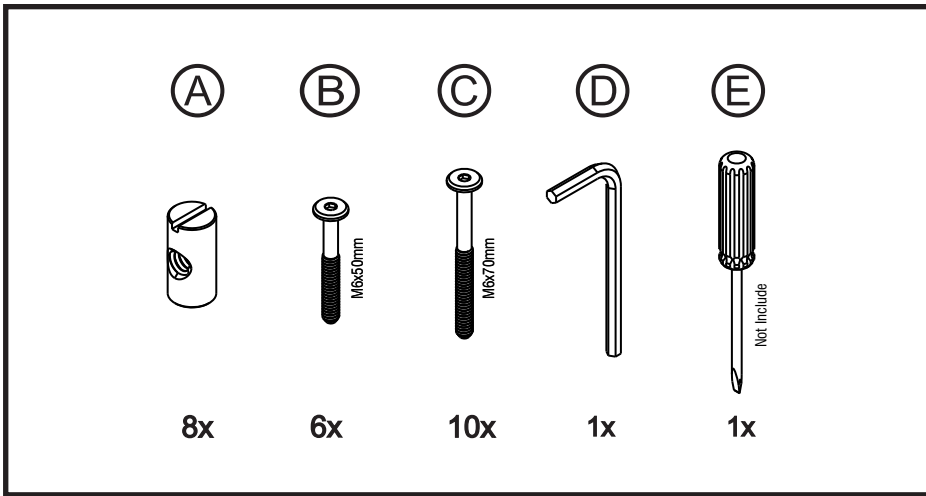

STEP 3

VERANO WICKER DINING CHAIR

If you need extra help with the assembly or think there's a part missing please visit the support page at 4seasons.co.nz or call us on 03 547 0770

4seasons

STEP 1

STEP 2