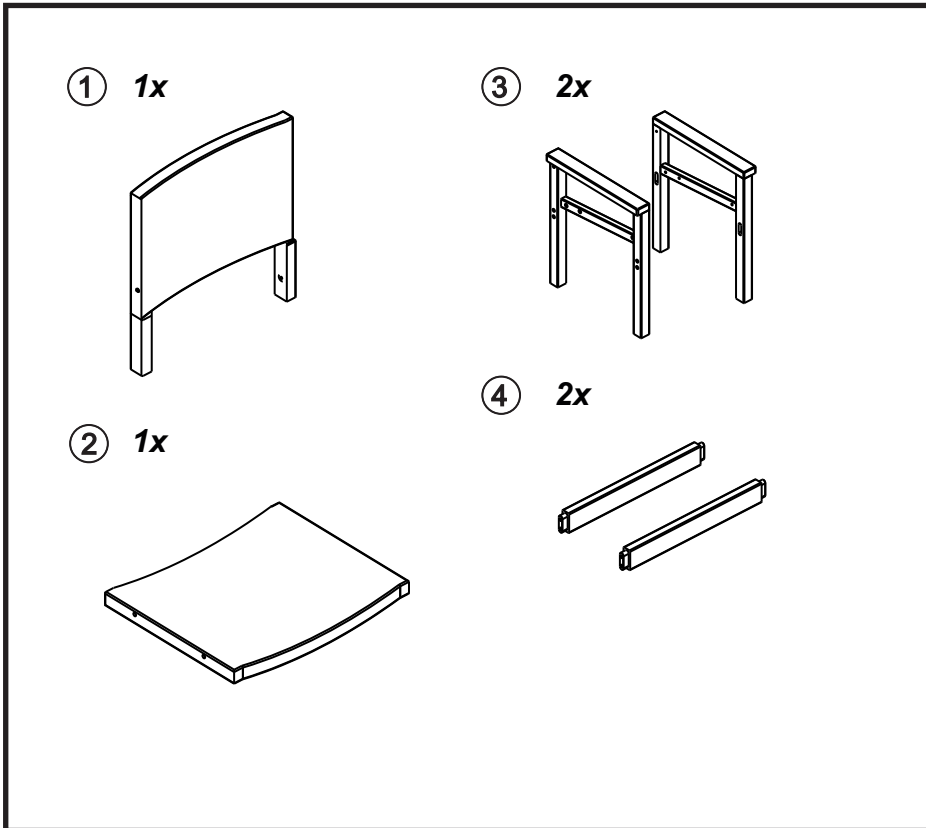

STEP 3

VERANO WICKER DINING CHAIR

If you need extra help with the assembly or think there's a part missing please visit the support page at 4seasons.co.nz or call us on 03 547 0770

4seasons

STEP 1

STEP 2