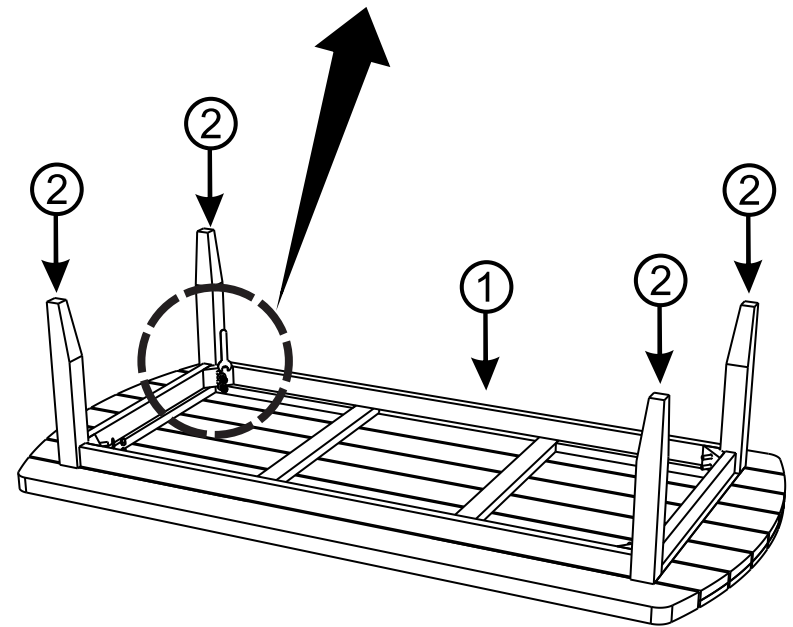

SOL COFFEE TABLE

4seasons

If you need extra help with the assembly or think there's a part missing please visit the support page at 4seasons.co.nz or call us on 03 547 0770