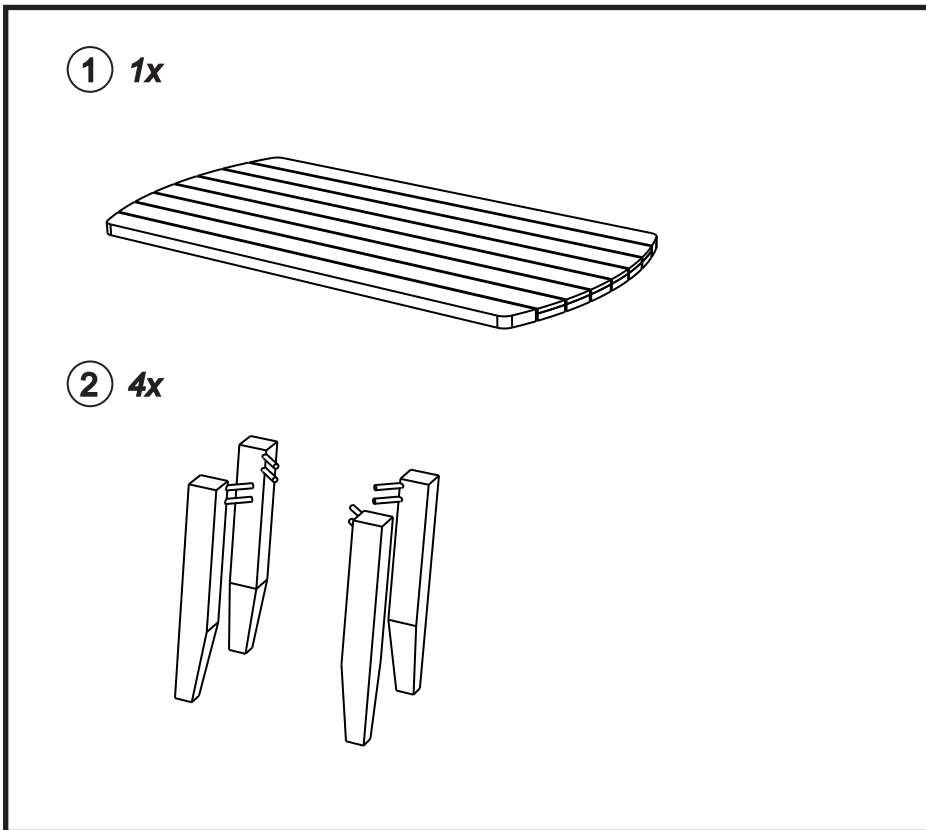

SOL COFFEE TABLE

4seasons

If you need extra help with the assembly or think there's a part missing please visit the support page at 4seasons.co.nz or call us on 03 547 0770