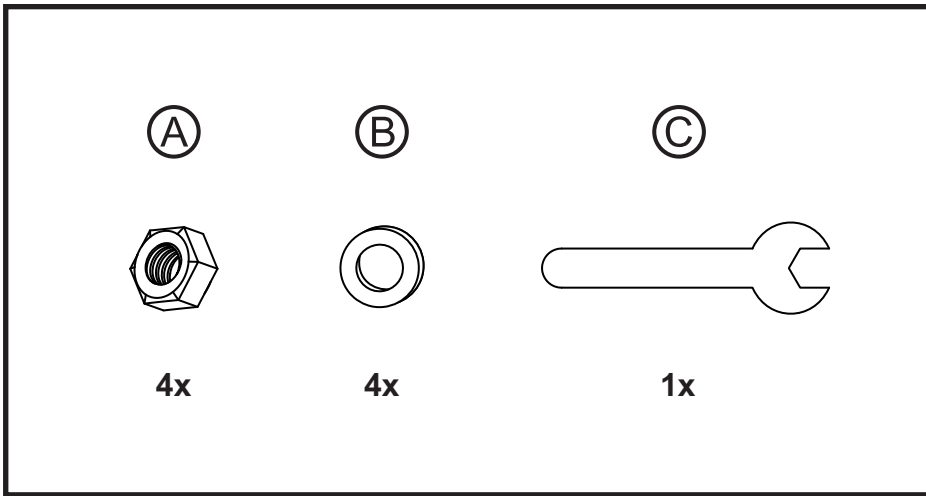

SOL COFFEE TABLE

4seasons

If you need extra help with the assembly or think there's a part missing please visit the support page at 4seasons.co.nz or call us on 03 547 0770