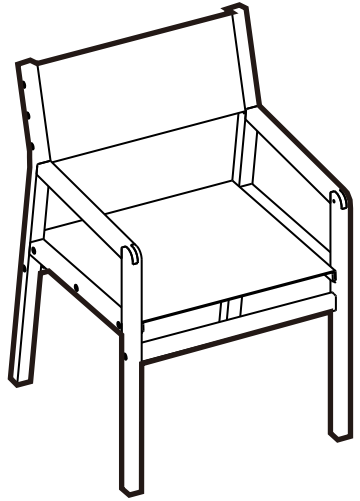

PALMA SLING DINING CHAIR

If you need extra help with the assembly or think there's a part missing please visit the support page at 4seasons.co.nz or call us on 03 547 0770

1