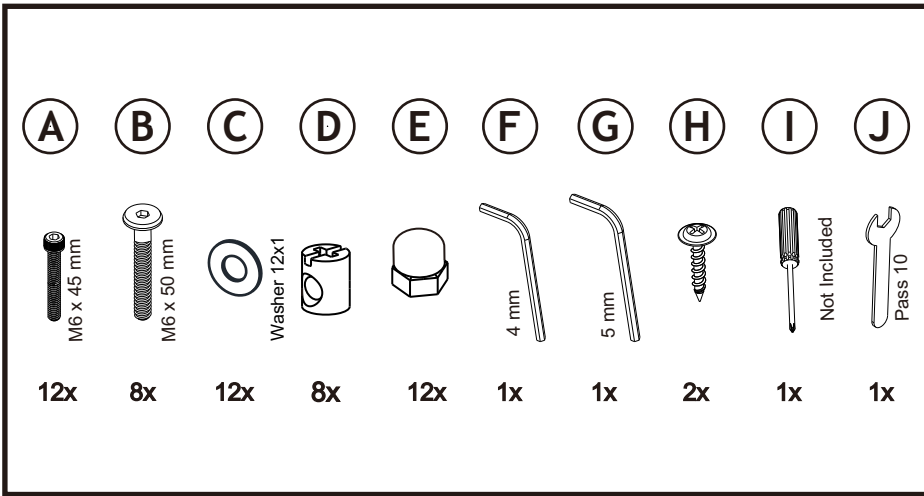

PALMA SLING DINING CHAIR

If you need extra help with the assembly or think there's a part missing please visit the support page at 4seasons.co.nz or call us on 03 547 0770

1