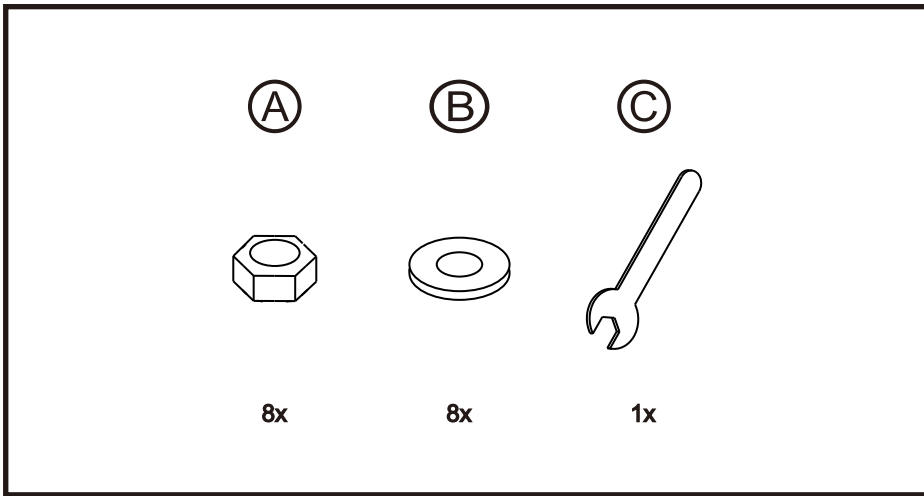

ONDAS COFFEE TABLE

4seasons

If you need extra help with the assembly or think there's a part missing please visit the support page at 4seasons.co.nz or call us on 03 547 0770