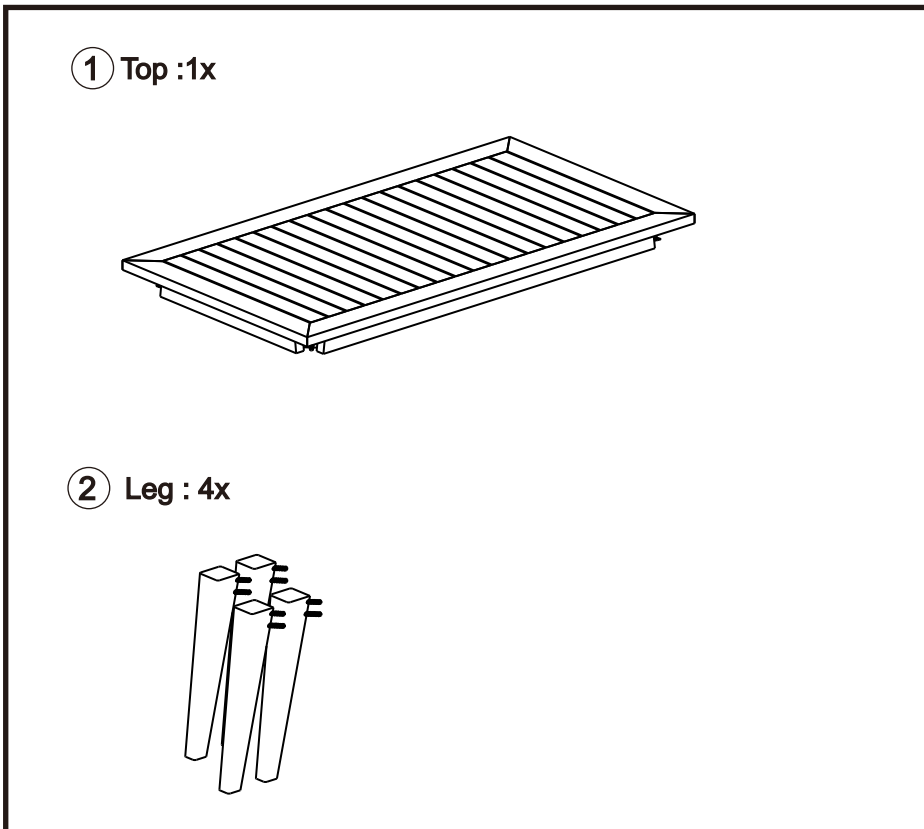

ONDAS COFFEE TABLE

4seasons

If you need extra help with the assembly or think there's a part missing please visit the support page at 4seasons.co.nz or call us on 03 547 0770