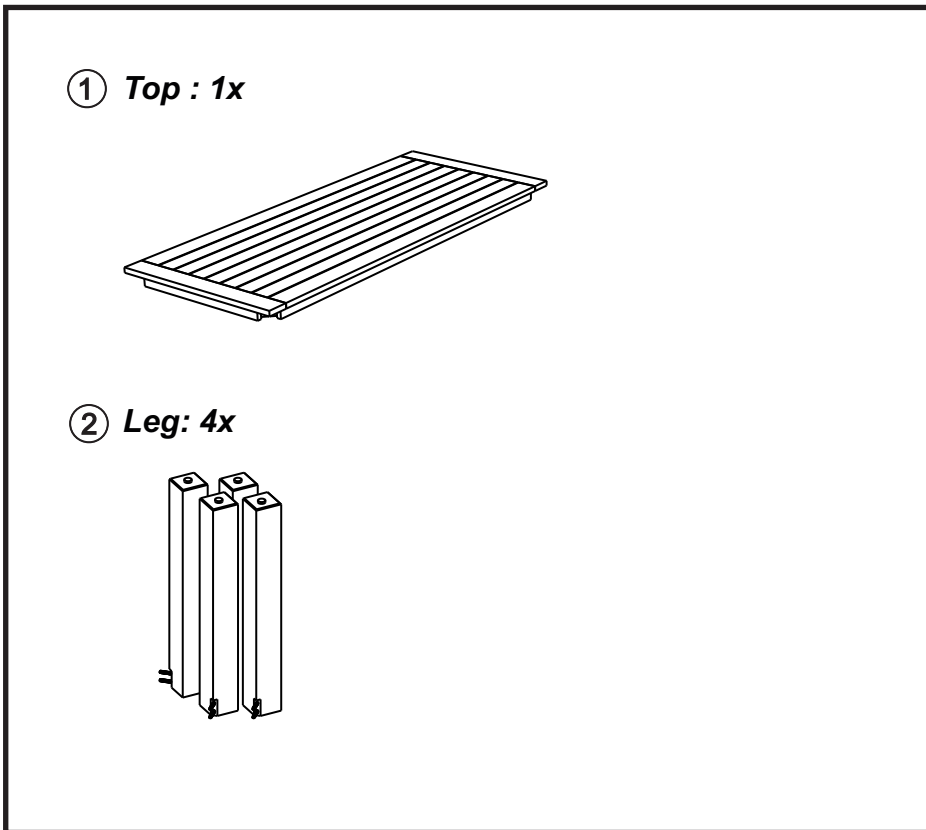

MADERA 2.4M DINING TABLE

4seasons

If you need extra help with the assembly or think there's a part missing please visit the support page at 4seasons.co.nz or call us on 03 547 0770