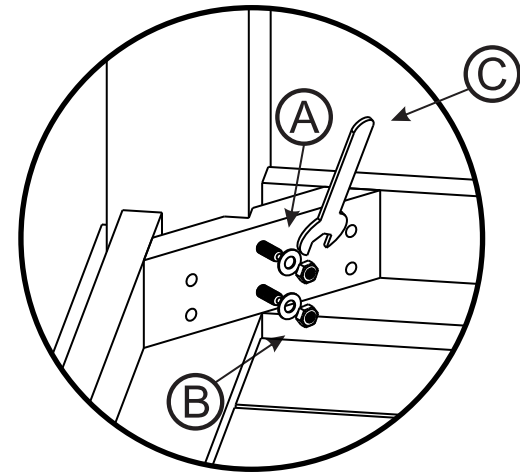

MADERA 2.4M DINING TABLE

4seasons

If you need extra help with the assembly or think there's a part missing please visit the support page at 4seasons.co.nz or call us on 03 547 0770