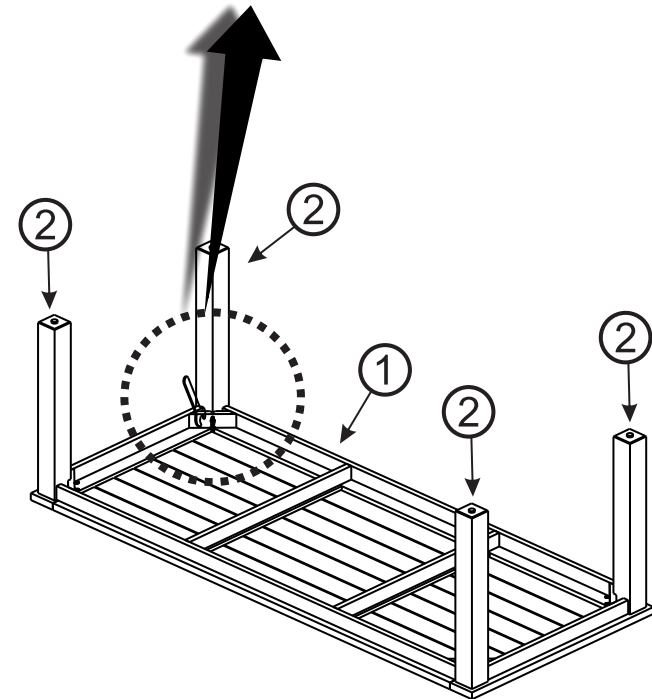

MADERA 2.4M DINING TABLE

4seasons

If you need extra help with the assembly or think there's a part missing please visit the support page at 4seasons.co.nz or call us on 03 547 0770