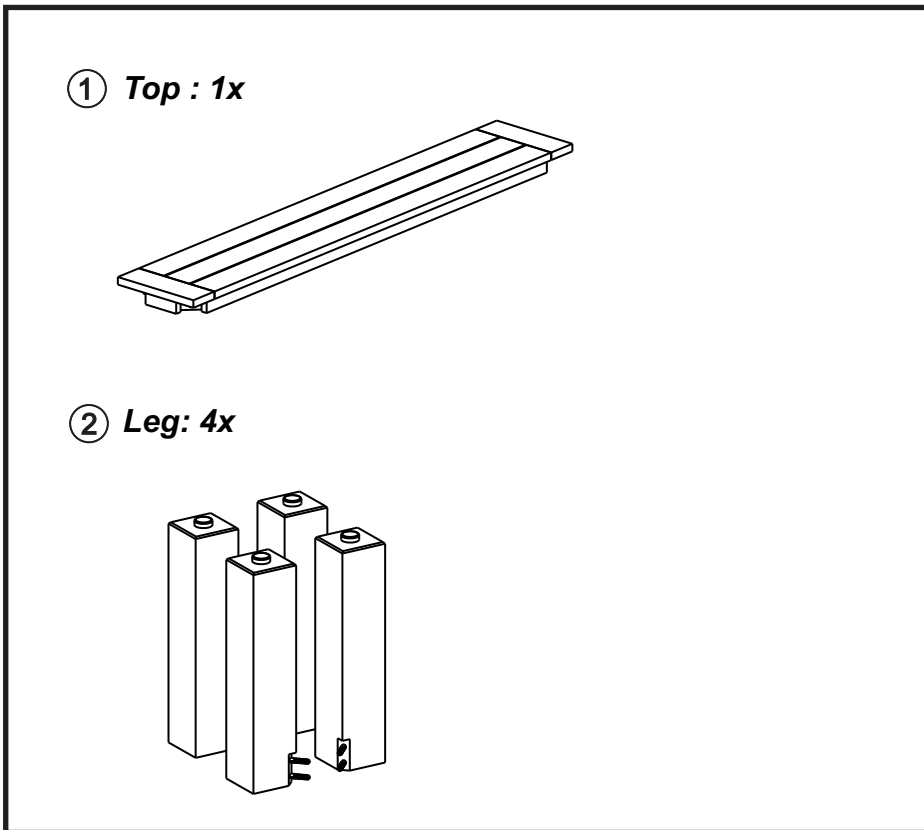

MADERA 2.15M BENCH

4seasons

If you need extra help with the assembly or think there's a part missing please visit the support page at 4seasons.co.nz or call us on 03 547 0770