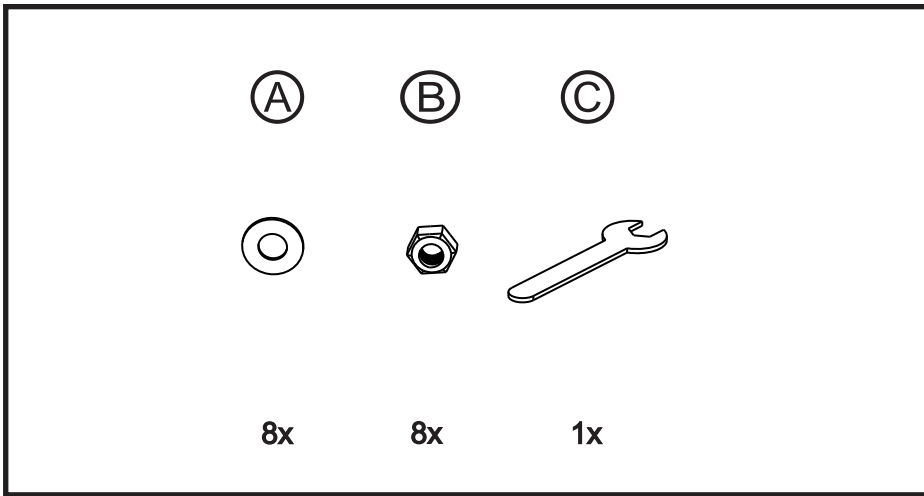

MADERA 2.15M BENCH

4seasons

If you need extra help with the assembly or think there's a part missing please visit the support page at 4seasons.co.nz or call us on 03 547 0770