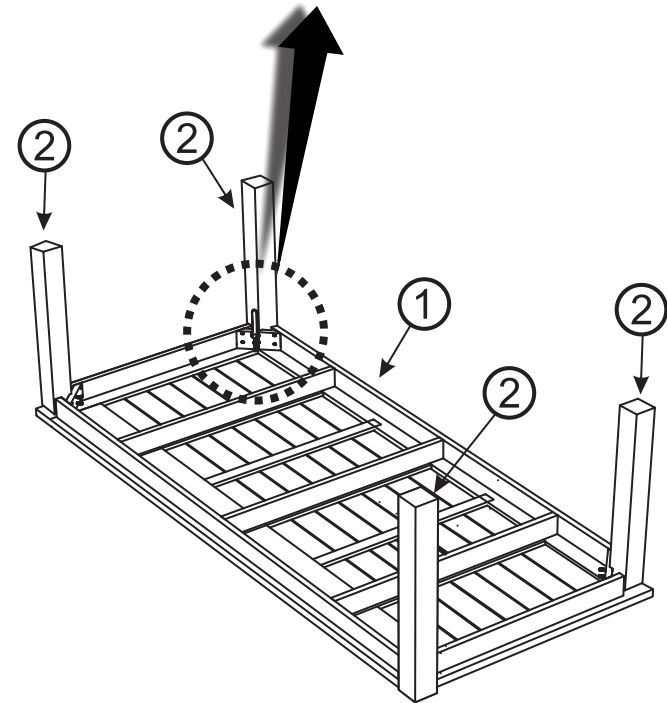

MADERA 1.8M DINING TABLE

4seasons

If you need extra help with the assembly or think there's a part missing please visit the support page at 4seasons.co.nz or call us on 03 547 0770