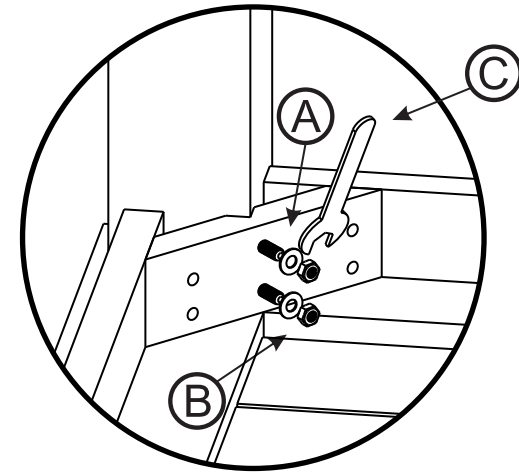

MADERA 1.8M DINING TABLE

4seasons

If you need extra help with the assembly or think there's a part missing please visit the support page at 4seasons.co.nz or call us on 03 547 0770