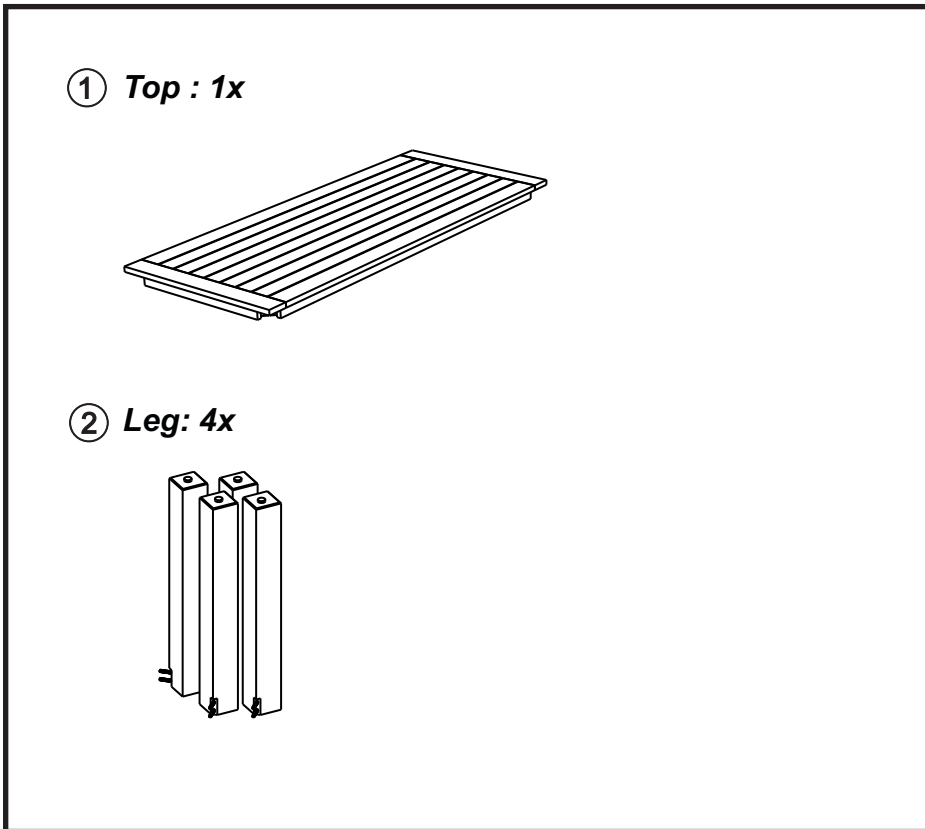

MADERA 1.8M DINING TABLE

4seasons

If you need extra help with the assembly or think there's a part missing please visit the support page at 4seasons.co.nz or call us on 03 547 0770