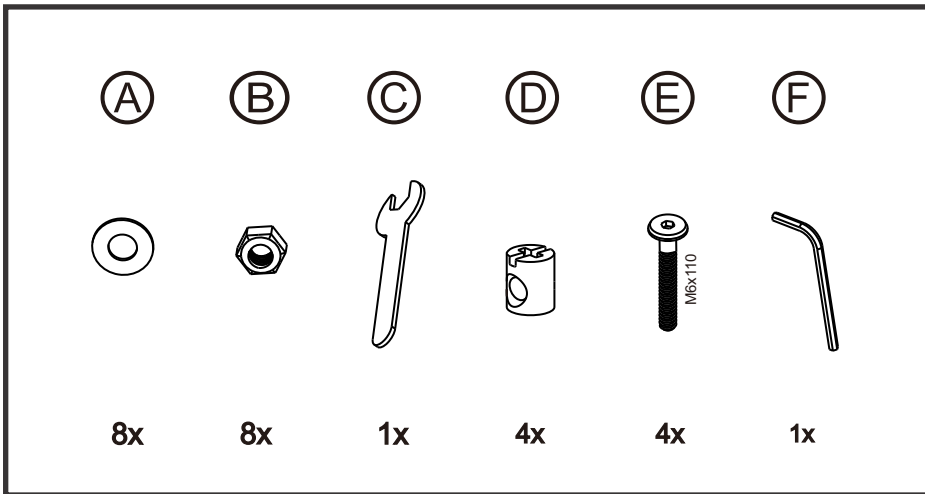

MADERA 1.5M BAR TABLE

4seasons

STEP 1

STEP 2

If you need extra help with the assembly or think there's a part missing please visit the support page at 4seasons.co.nz or call us on 03 547 0770