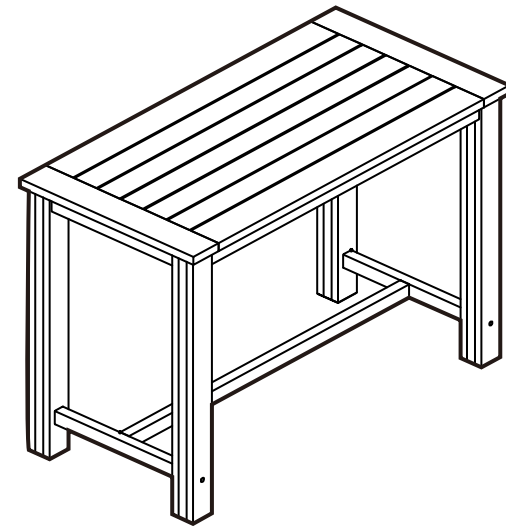

MADERA 1.5M BAR TABLE

4seasons

STEP 1

STEP 2

If you need extra help with the assembly or think there's a part missing please visit the support page at 4seasons.co.nz or call us on 03 547 0770