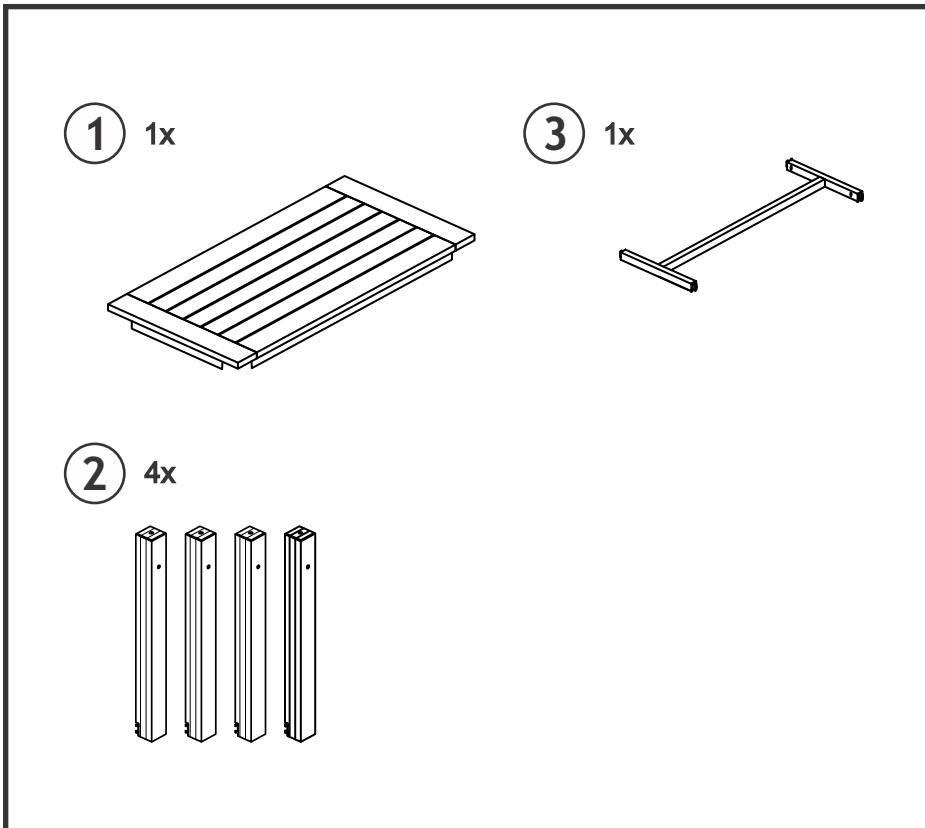

MADERA 1.5M BAR TABLE

4seasons

STEP 1

STEP 2

If you need extra help with the assembly or think there's a part missing please visit the support page at 4seasons.co.nz or call us on 03 547 0770