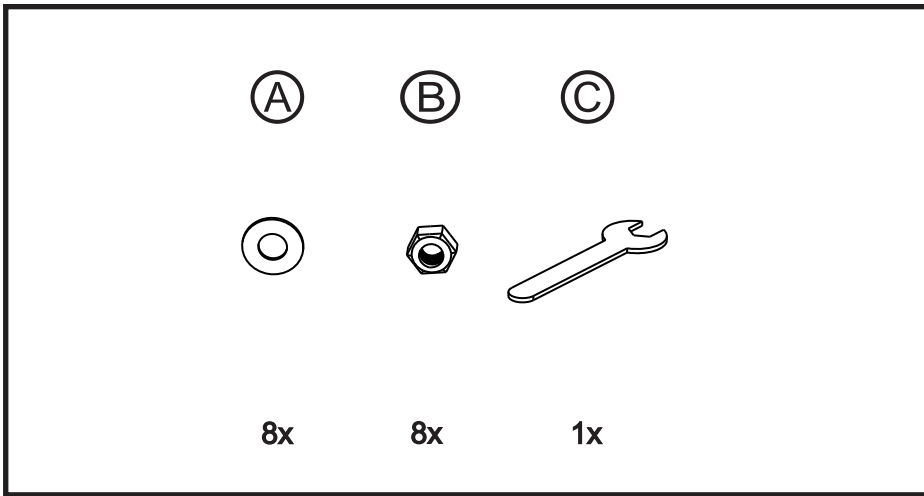

MADERA 1.55M BENCH

4seasons

If you need extra help with the assembly or think there's a part missing please visit the support page at 4seasons.co.nz or call us on 03 547 0770