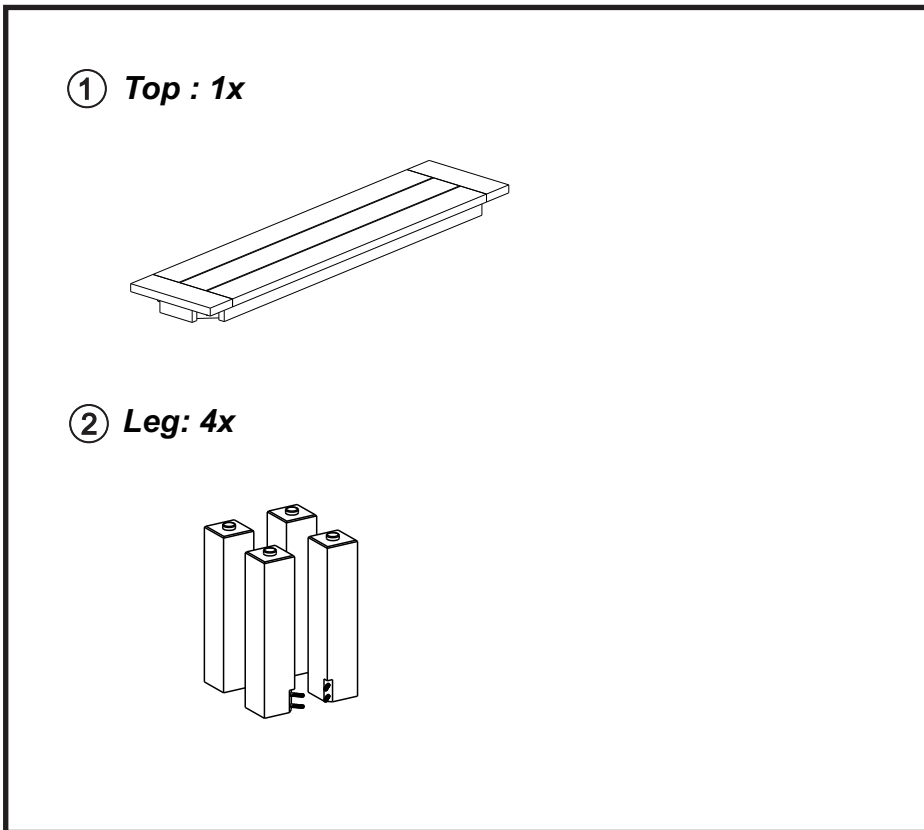

MADERA 1.55M BENCH

4seasons

If you need extra help with the assembly or think there's a part missing please visit the support page at 4seasons.co.nz or call us on 03 547 0770