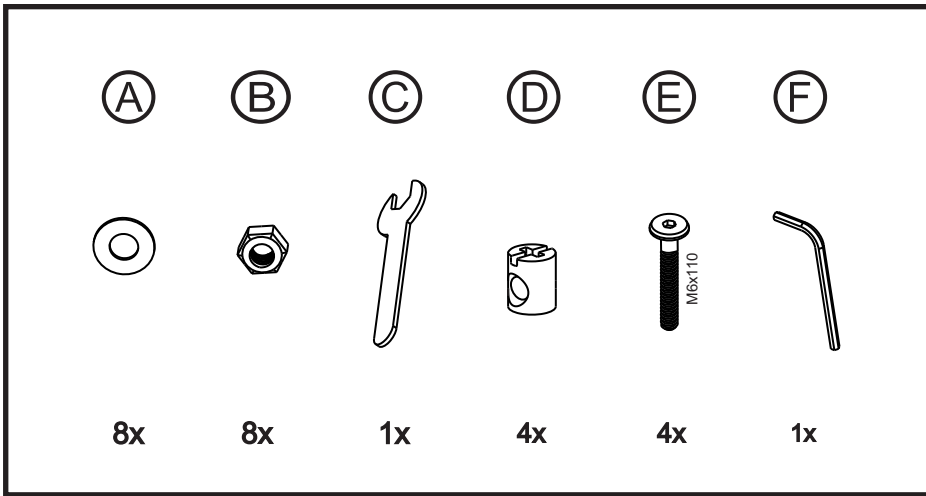

MADERA .75M BAR TABLE

4seasons

STEP 1

STEP 2

If you need extra help with the assembly or think there's a part missing please visit the support page at 4seasons.co.nz or call us on 03 547 0770