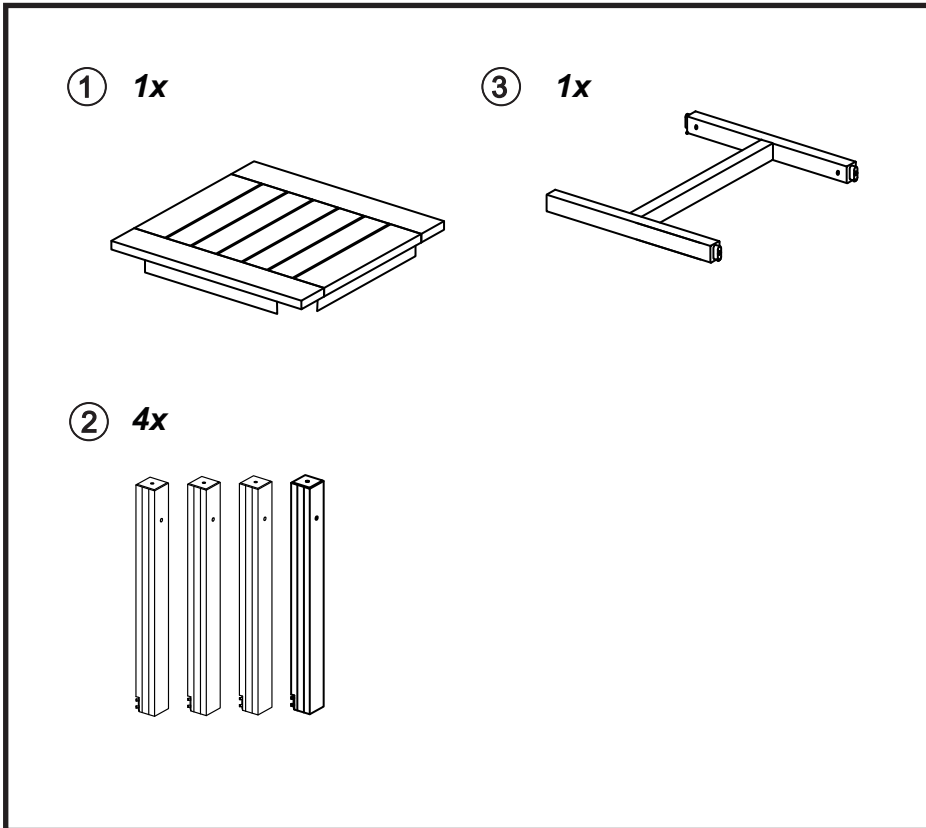

MADERA .75M BAR TABLE

4seasons

STEP 1

STEP 2

If you need extra help with the assembly or think there's a part missing please visit the support page at 4seasons.co.nz or call us on 03 547 0770