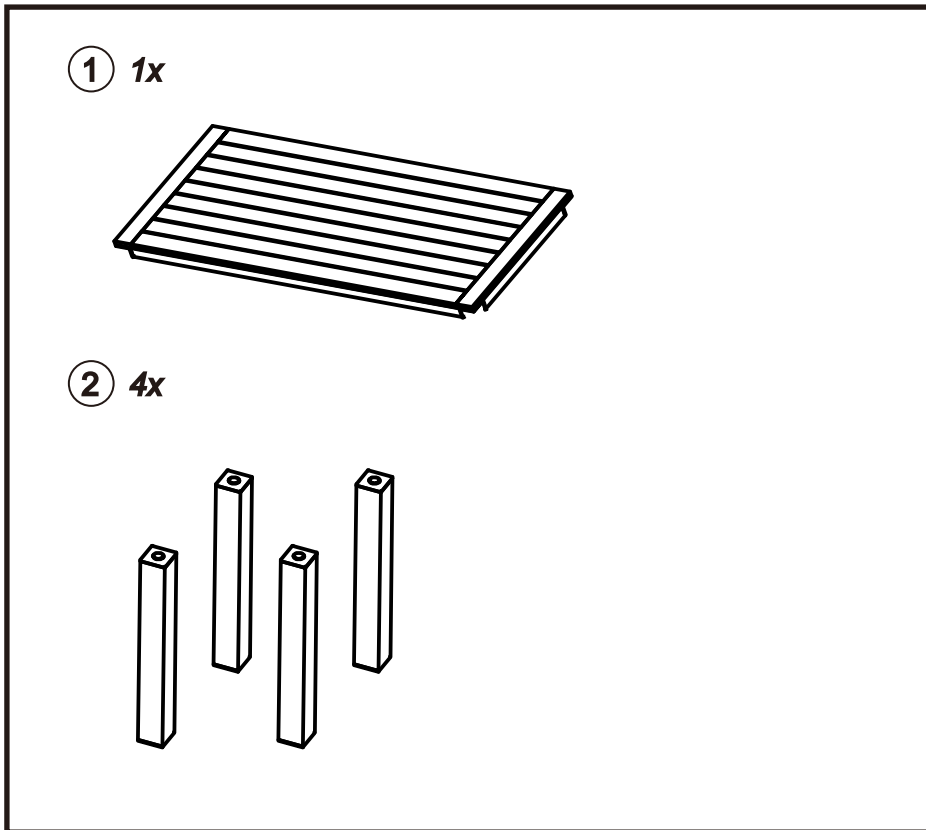

## ISLA 2.4M DINING TABLE

**4seasons**

If you need extra help with the assembly or think there's a part missing please visit the support page at [4seasons.co.nz](http://4seasons.co.nz) or call us on 03 547 0770