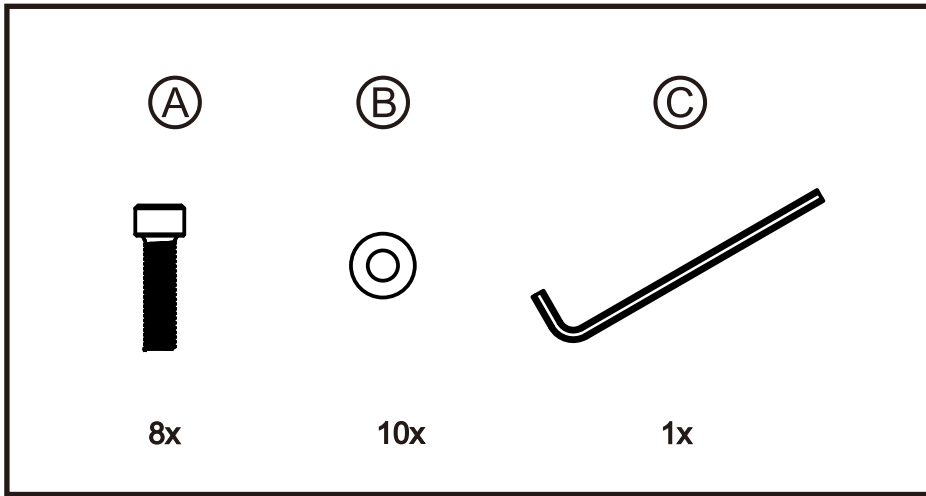

## ISLA 2.4M DINING TABLE

**4seasons**

If you need extra help with the assembly or think there's a part missing please visit the support page at [4seasons.co.nz](http://4seasons.co.nz) or call us on 03 547 0770