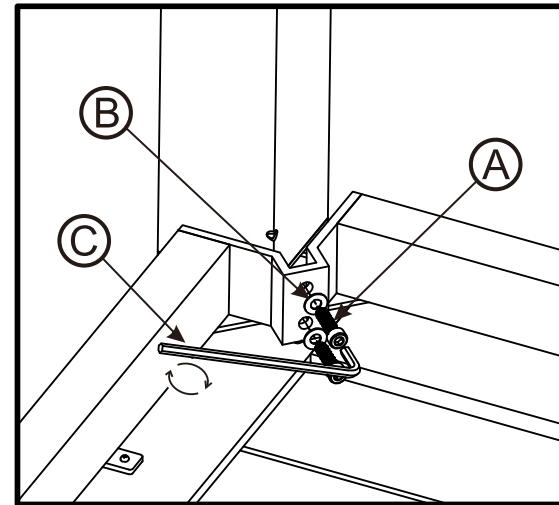

## ISLA 2.4M DINING TABLE

**4seasons**

If you need extra help with the assembly or think there's a part missing please visit the support page at [4seasons.co.nz](http://4seasons.co.nz) or call us on 03 547 0770