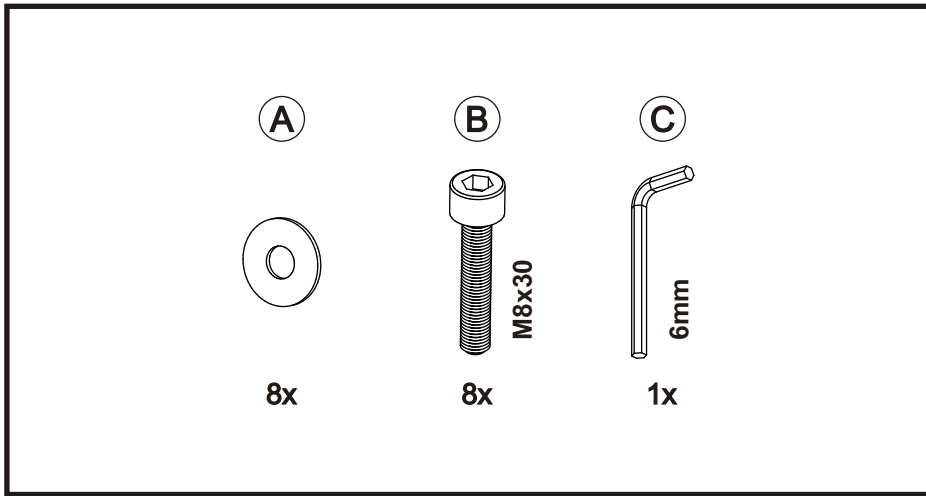

ISLA 2.15M BENCH

4seasons

If you need extra help with the assembly or think there's a part missing please visit the support page at 4seasons.co.nz or call us on 03 547 0770