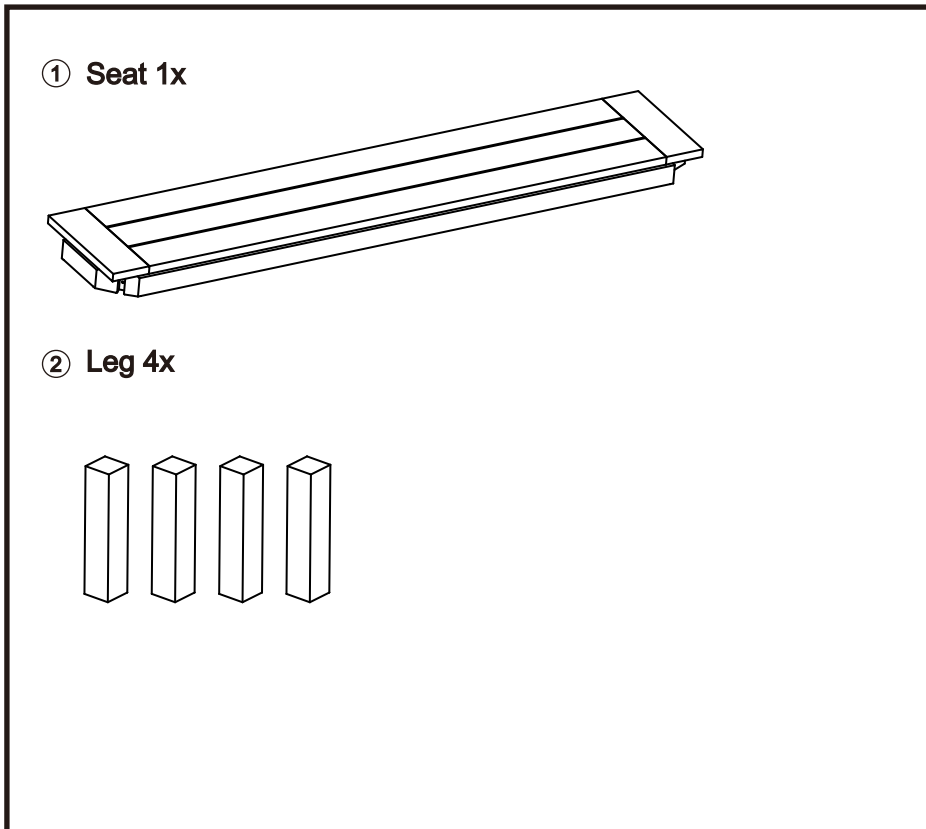

ISLA 2.15M BENCH

4seasons

If you need extra help with the assembly or think there's a part missing please visit the support page at 4seasons.co.nz or call us on 03 547 0770