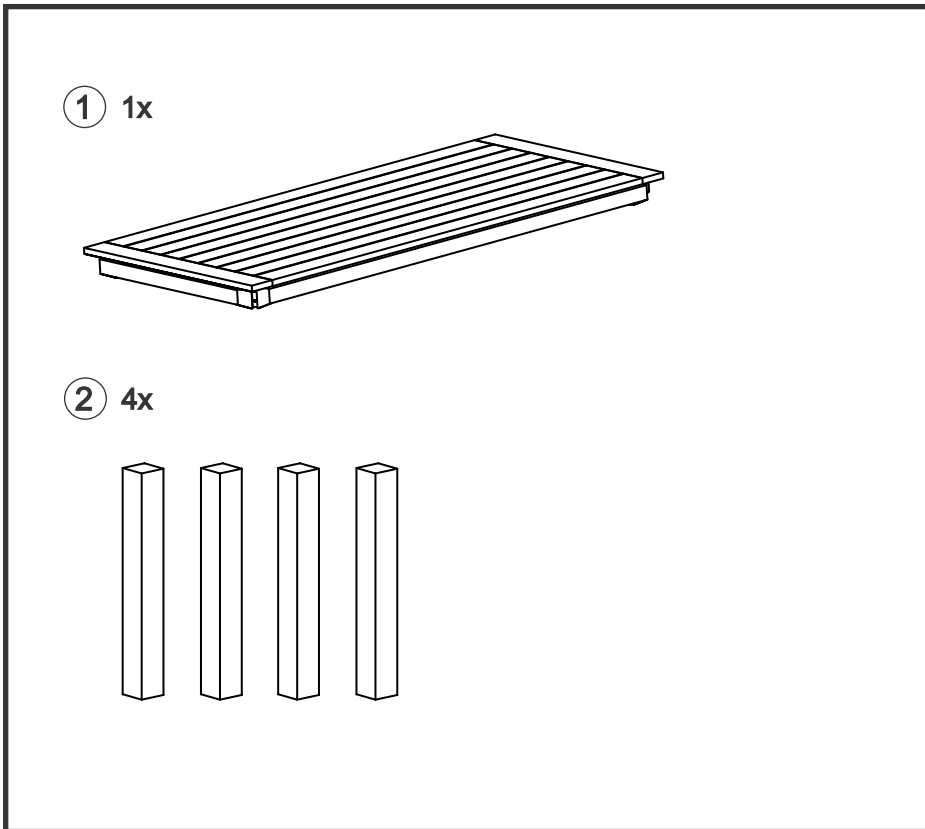

ISLA 1.8M DINING TABLE

4seasons

If you need extra help with the assembly or think there's a part missing please visit the support page at 4seasons.co.nz or call us on 03 547 0770