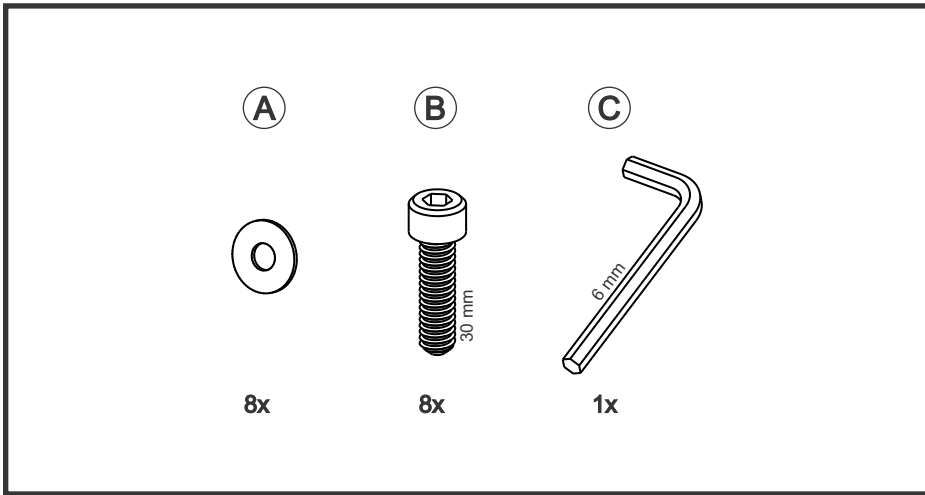

ISLA 1.8M DINING TABLE

4seasons

If you need extra help with the assembly or think there's a part missing please visit the support page at 4seasons.co.nz or call us on 03 547 0770