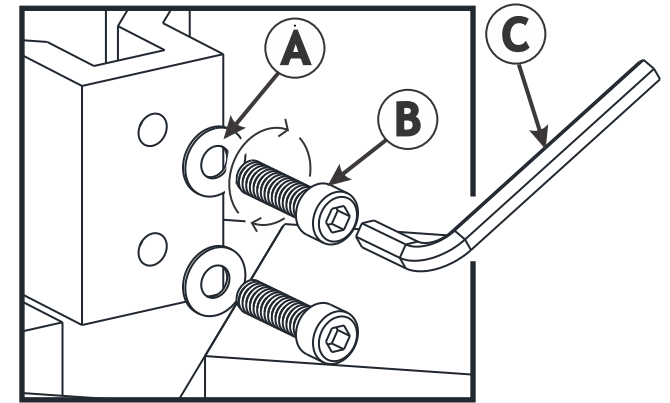

ISLA 1.8M DINING TABLE

4seasons

If you need extra help with the assembly or think there's a part missing please visit the support page at 4seasons.co.nz or call us on 03 547 0770